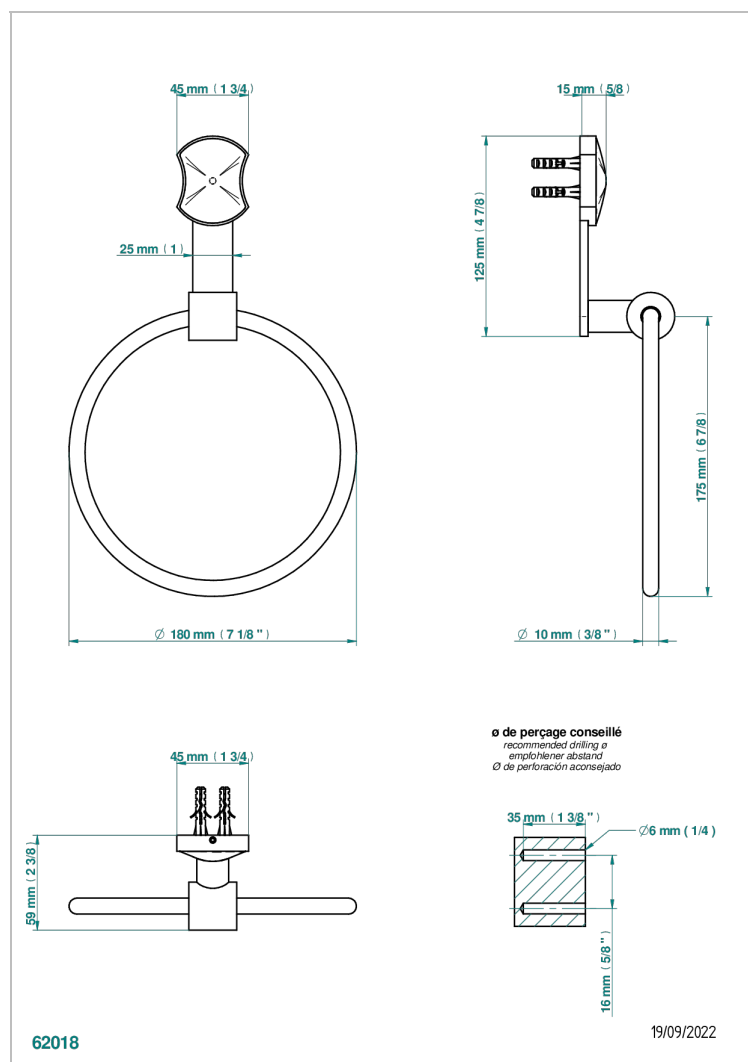

INFINI WHITE PORCELAIN WITH PLATINUM DECOR

U2E-504N

Single towel ring

CHARACTERISTIC

- Infini White Porcelain with Platinum decor
- Single towel ring

AVAILABLE FINITIONS

Antique nickel - H28
Black ceram - D30
Blush PVD - H62
Brass color PVD - H49
Brown bronze color PVD - F33
Gold color PVD - H52

Nickel color PVD - H55
Polished chrome (color finish) - A02
Polished gold (color finish) - F01
Polished nickel - B01
Soft gold - F30
Soft matt gold - F31

Umber PVD - H66
Varnished matt antique red copper (color finish) - H07