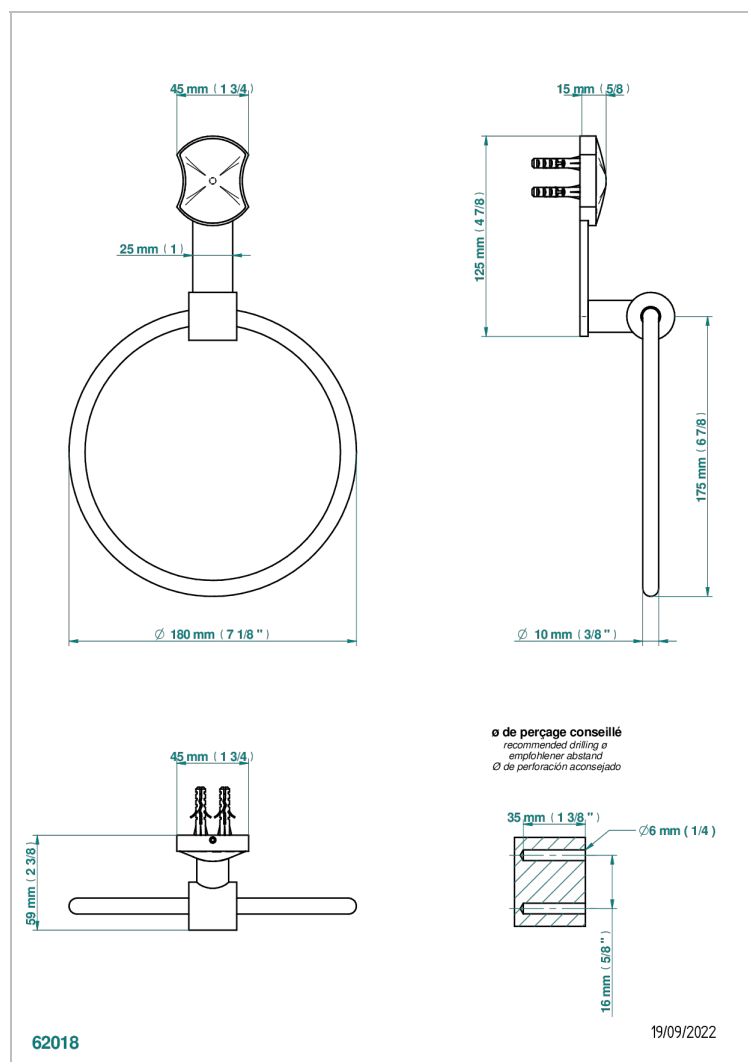

# INFINI WHITE PORCELAIN WITH PLATINUM DECOR

U2E-504N

Single towel ring

## CHARACTERISTIC

- Infini White Porcelain with Platinum decor
- Single towel ring