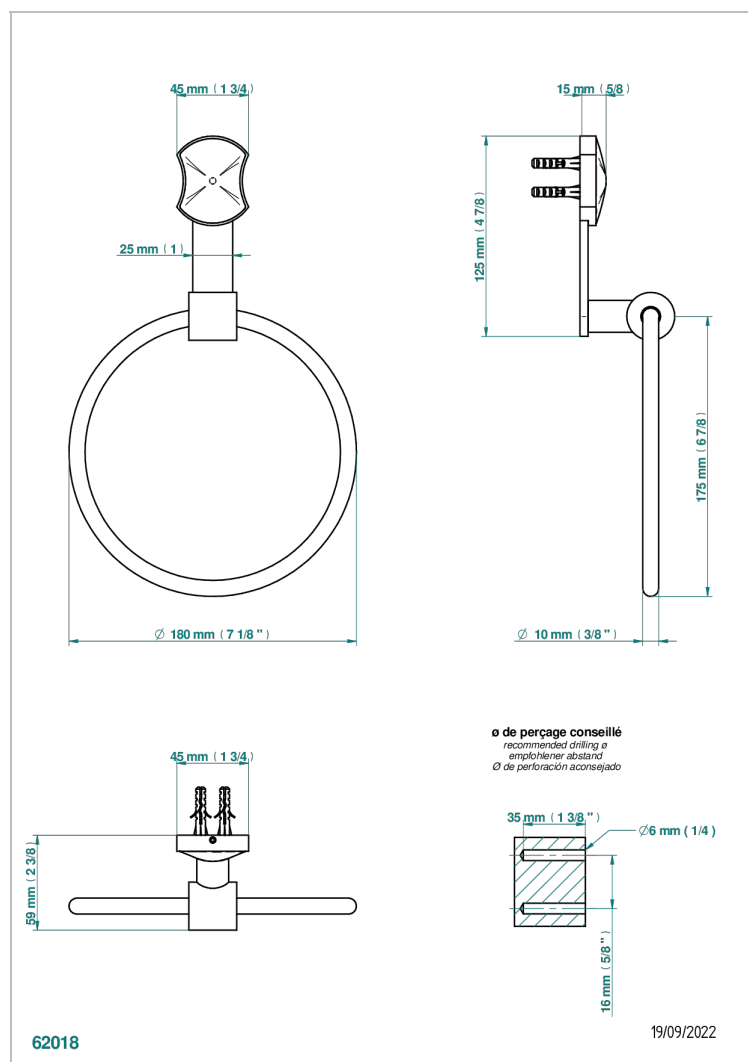

INFINI WHITE PORCELAIN WITH PLATINUM DECOR

U2E-504N

Single towel ring

CHARACTERISTIC

- Infini White Porcelain with Platinum decor
- Single towel ring

AVAILABLE FINITIONS

Antique nickel - H28
Black ceram - D30
Blush PVD - H62
Brass color PVD - H49
Brown bronze color PVD - F33
Gold color PVD - H52

Nickel color PVD - H55
Polished chrome (color finish) - A02
Polished gold (color finish) - F01
Polished nickel - B01
Soft gold - F30
Soft matt gold - F31

Umber PVD - H66
Varnished matt antique red copper
(color finish) - H07