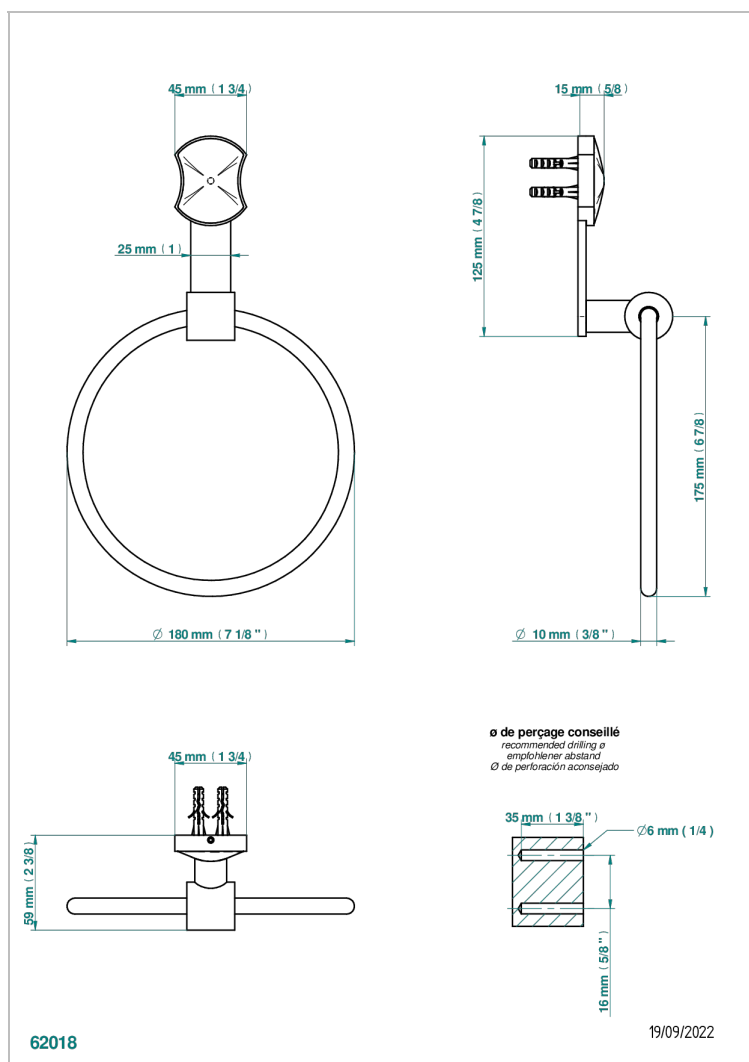

# INFINI WHITE PORCELAIN WITH PLATINUM DECOR

U2E-504N

毛巾环

## 特色

- Infini White Porcelain with Platinum decor
- 毛巾环