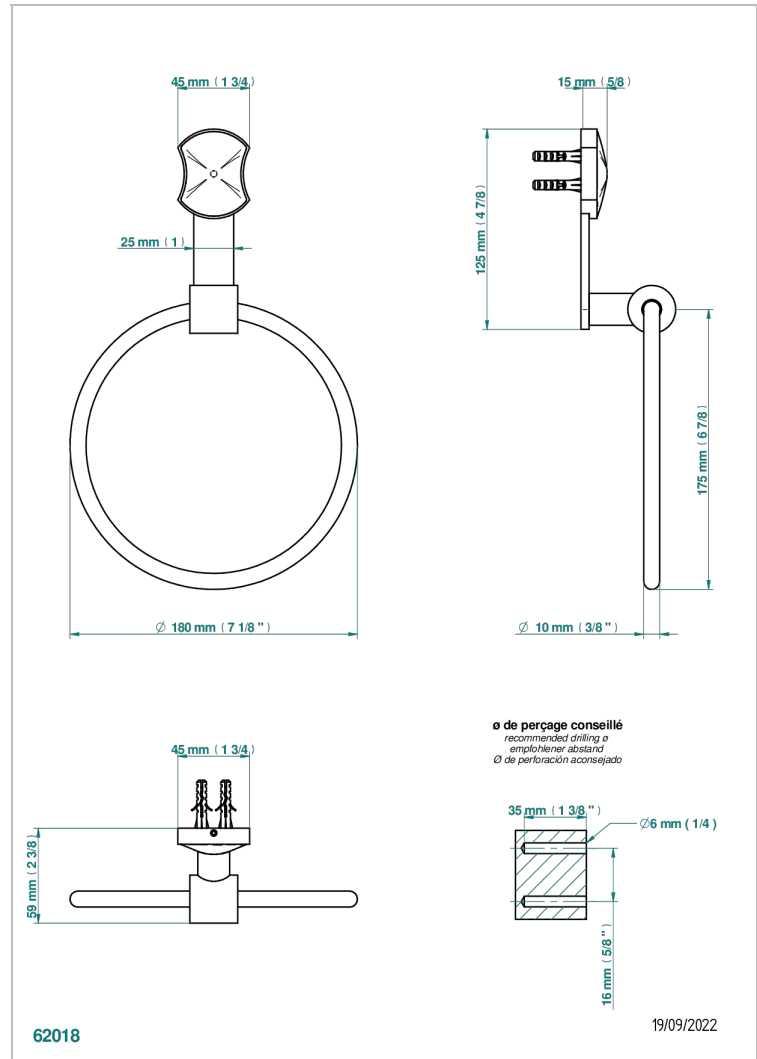

# INFINI WHITE PORCELAIN

U2D-504N

Towel ring

THG<sup>®</sup>  
PARIS

## CHARACTERISTIC

- Infini White Porcelain
- Towel ring