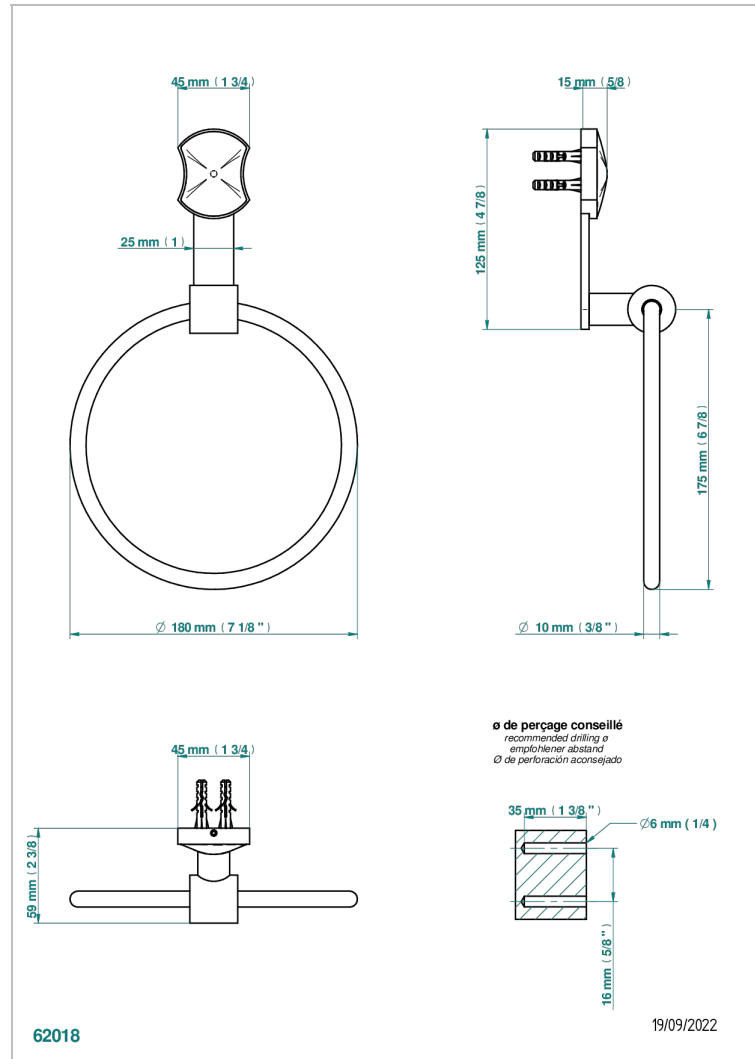

# INFINI WHITE PORCELAIN

U2D-504N

Single towel ring

THG<sup>®</sup>  
PARIS

## CHARACTERISTIC

- Infini White Porcelain
- Single towel ring