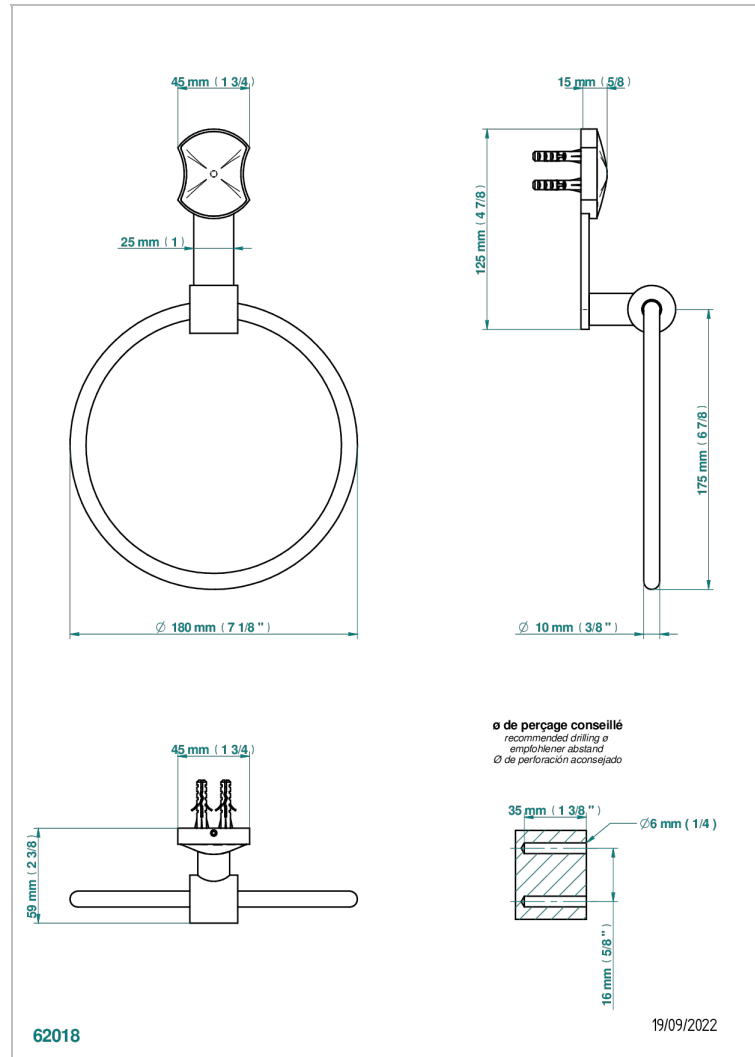

INFINI WHITE PORCELAIN

U2D-504N

Single towel ring

THG[®]
PARIS

CHARACTERISTIC

- Infini White Porcelain
- Single towel ring

AVAILABLE FINITIONS

Antique nickel - H28
Black ceram - D30
Blush PVD - H62
Brass color PVD - H49
Brown bronze color PVD - F33
Gold color PVD - H52

Nickel color PVD - H55
Polished chrome (color finish) - A02
Polished gold (color finish) - F01
Polished nickel - B01
Soft gold - F30
Soft matt gold - F31

Umber PVD - H66
Varnished matt antique red copper
(color finish) - H07