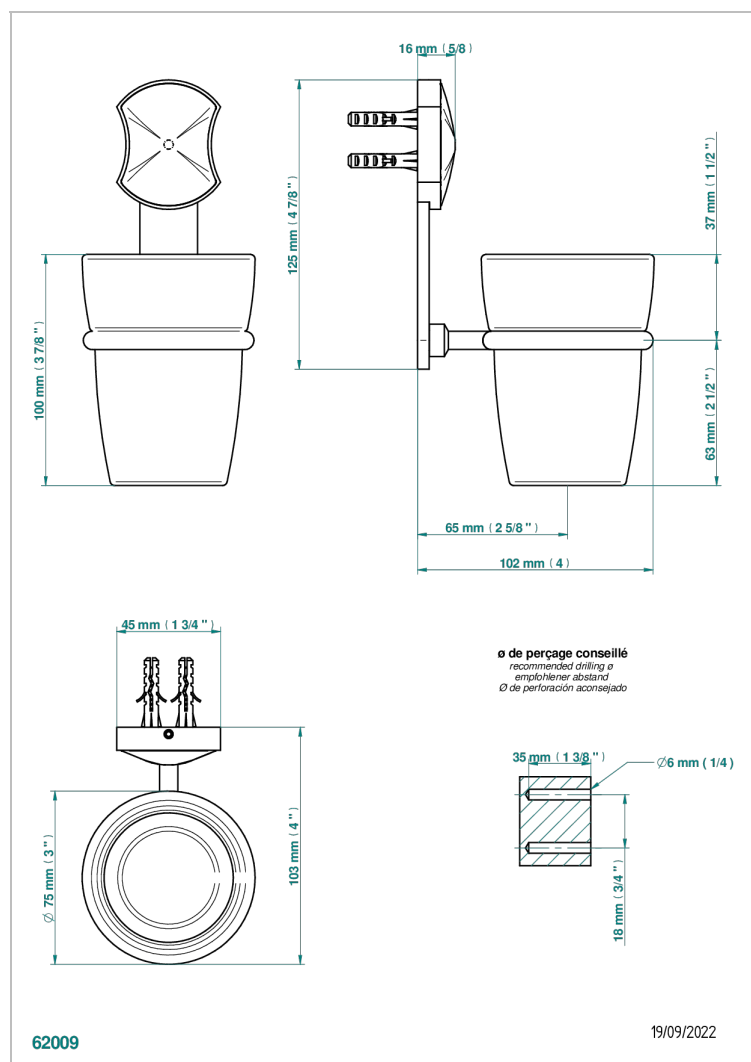

INFINI WHITE PORCELAIN WITH GOLD DECOR

U2F-536

Tumbler holder, wall mounted

CHARACTERISTIC

- Infini White Porcelain with Gold decor
- Tumbler holder, wall mounted

AVAILABLE FINITIONS

Black ceram - D30
Blush PVD - H62
Brass color PVD - H49
Brown bronze color PVD - F33
Chrome polished - A02
Copper antique matt, coated - H07