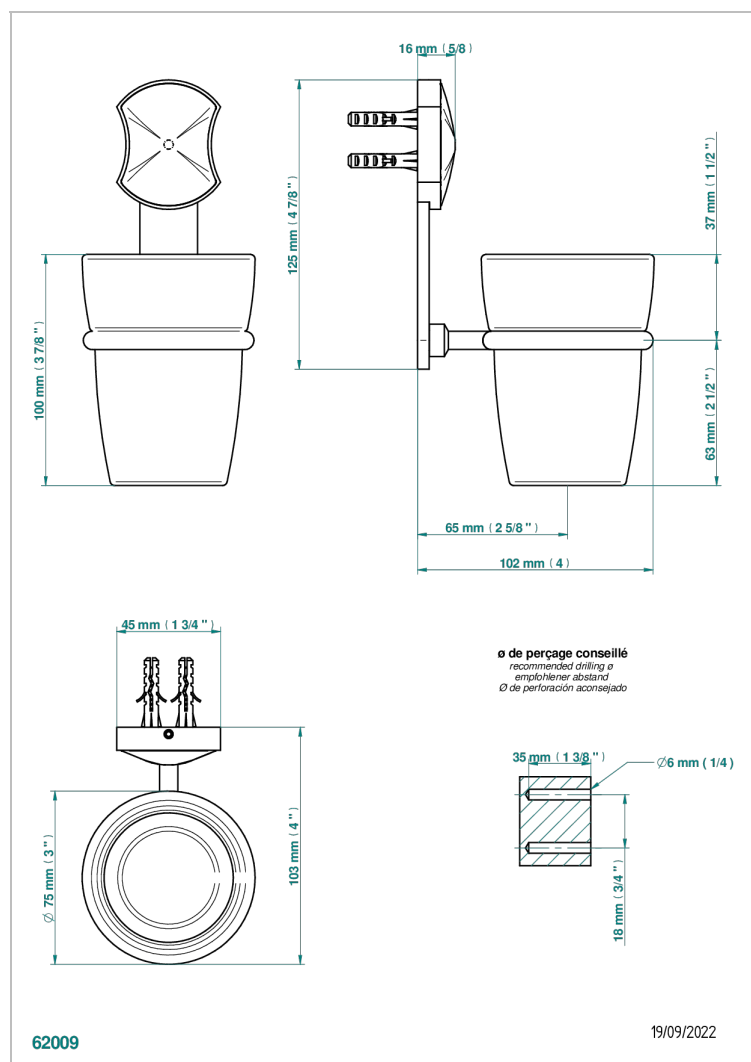

INFINI WHITE PORCELAIN WITH GOLD DECOR

U2F-536

Wall mounted glass tumbler and holder

CHARACTERISTIC

- Infini White Porcelain with Gold decor
- Wall mounted glass tumbler and holder

AVAILABLE FINITIONS

Antique nickel - H28
Black ceram - D30
Blush PVD - H62
Brass color PVD - H49
Brown bronze color PVD - F33
Gold color PVD - H52