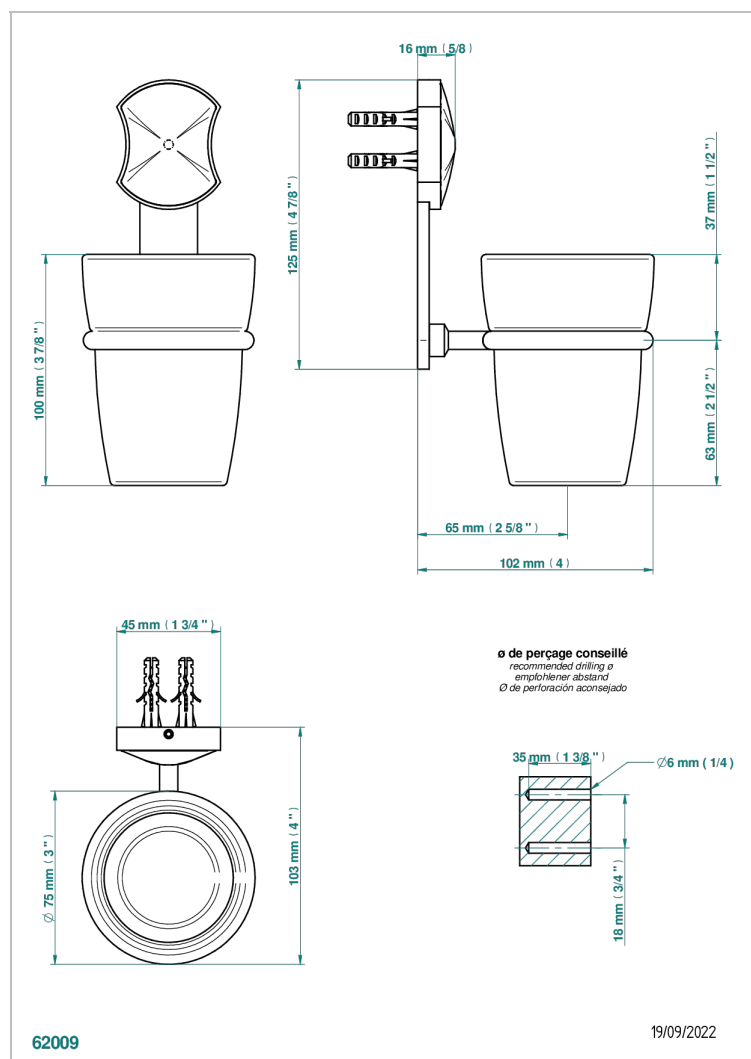

# INFINI WHITE PORCELAIN WITH PLATINUM DECOR

U2E-536

Wall mounted glass tumbler and holder

## CHARACTERISTIC

- Infini White Porcelain with Platinum decor
- Wall mounted glass tumbler and holder