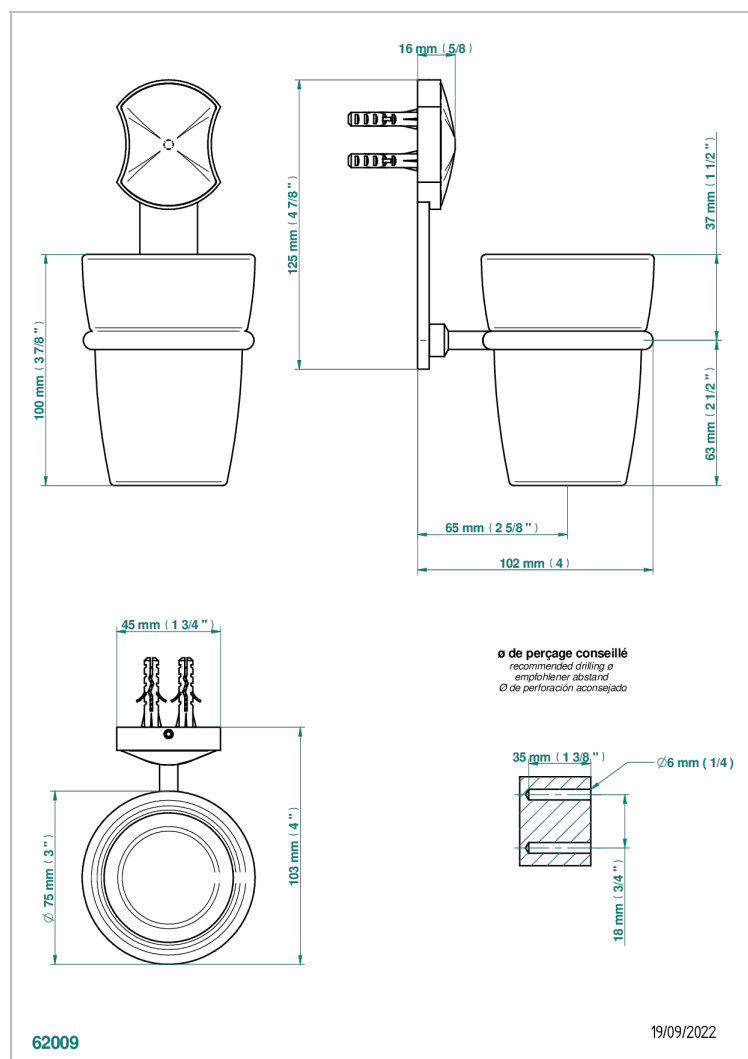

# INFINI WHITE PORCELAIN WITH PLATINUM DECOR

U2E-536

Wall mounted glass tumbler and holder

## CHARACTERISTIC

- Infini White Porcelain with Platinum decor
- Wall mounted glass tumbler and holder