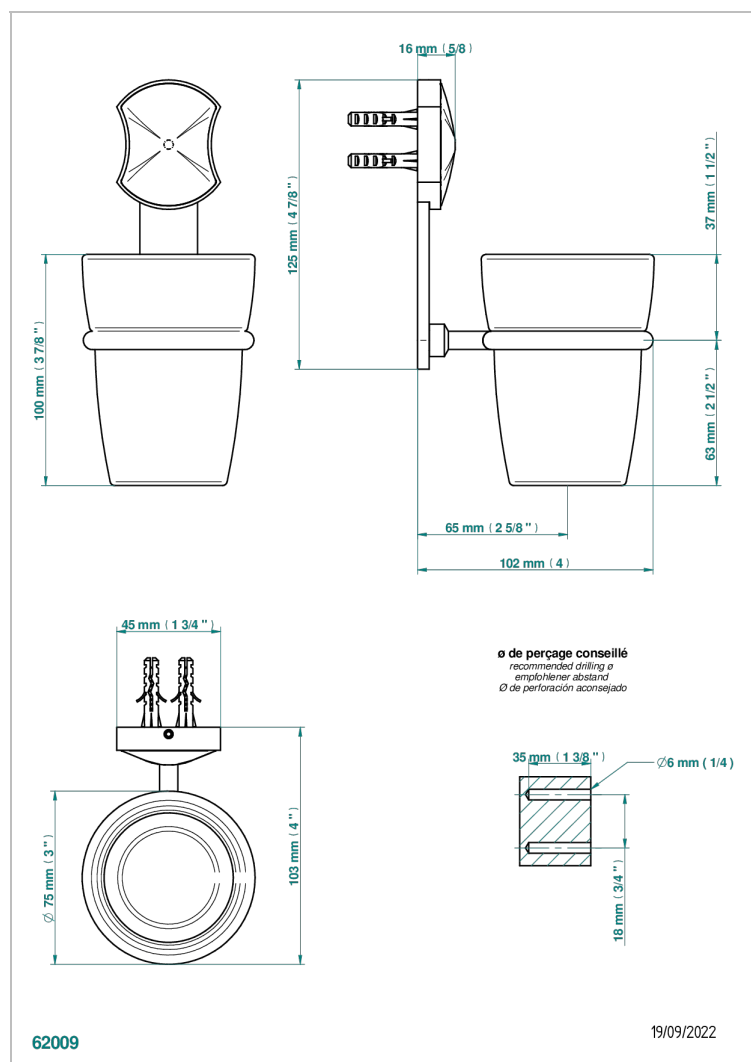

# INFINI WHITE PORCELAIN WITH PLATINUM DECOR

U2E-536

Wall mounted glass tumbler and holder

## CHARACTERISTIC

- Infini White Porcelain with Platinum decor
- Wall mounted glass tumbler and holder