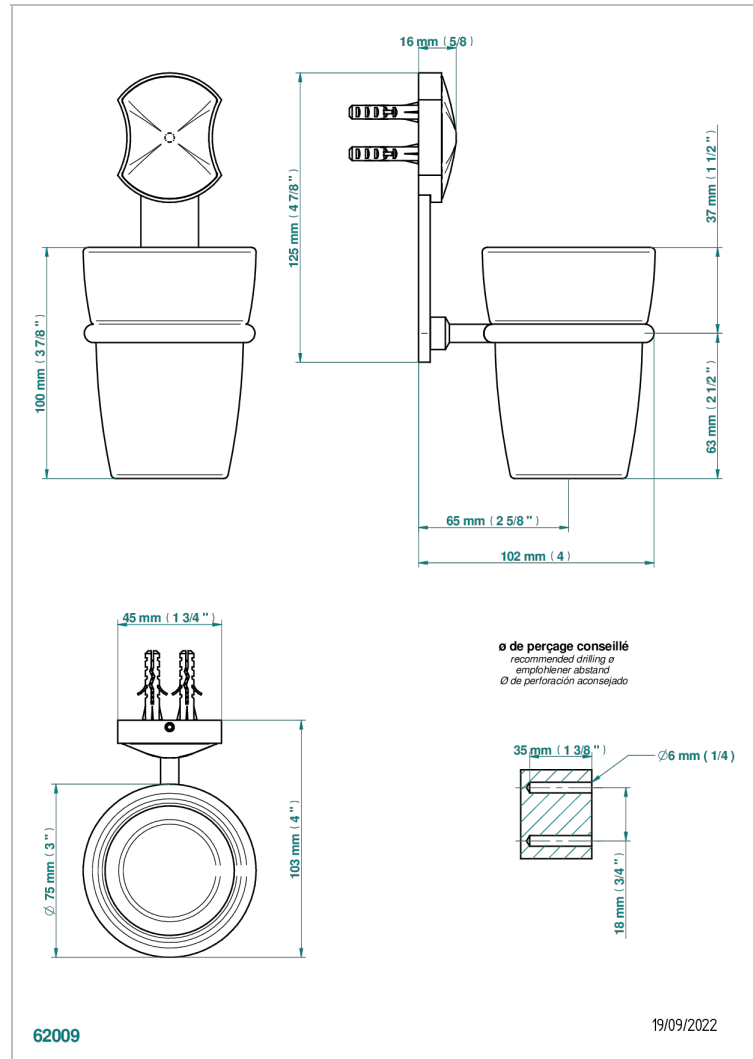

INFINI WHITE PORCELAIN

U2D-536

Tumbler holder, wall mounted

CHARACTERISTIC

- Infini White Porcelain
- Tumbler holder, wall mounted

AVAILABLE FINITIONS

Black ceram - D30
Blush PVD - H62
Brass color PVD - H49
Brown bronze color PVD - F33
Chrome polished - A02
Copper antique matt, coated - H07