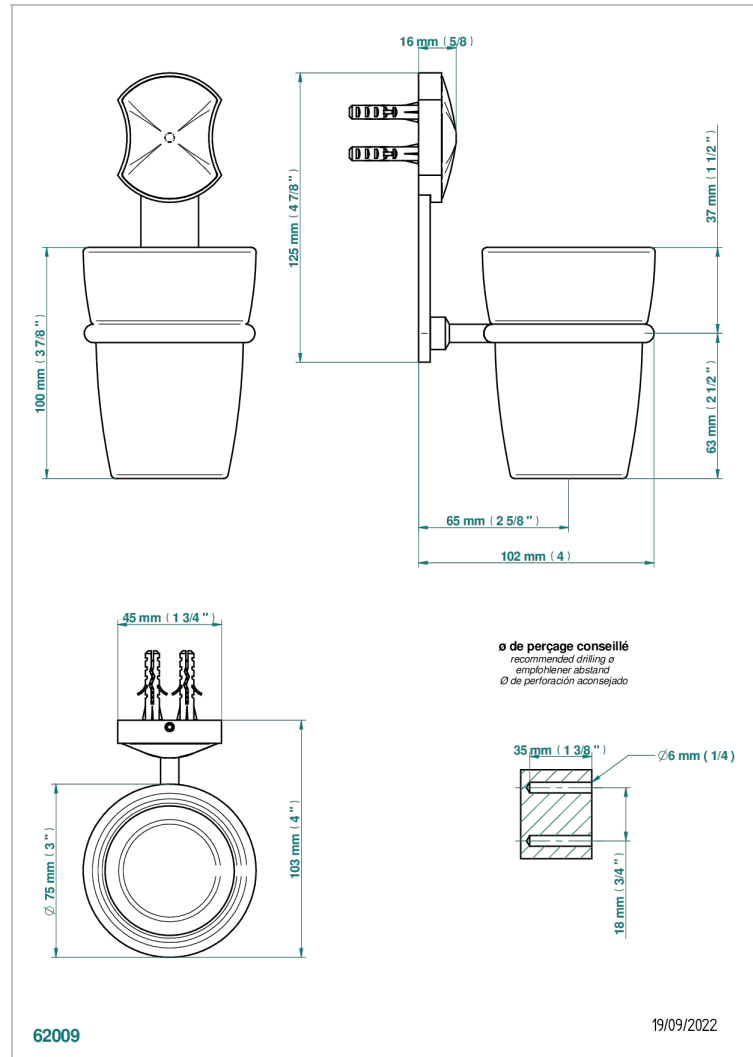

# INFINI WHITE PORCELAIN

U2D-536

Wall mounted glass tumbler and holder

## CHARACTERISTIC

- Infini White Porcelain
- Wall mounted glass tumbler and holder