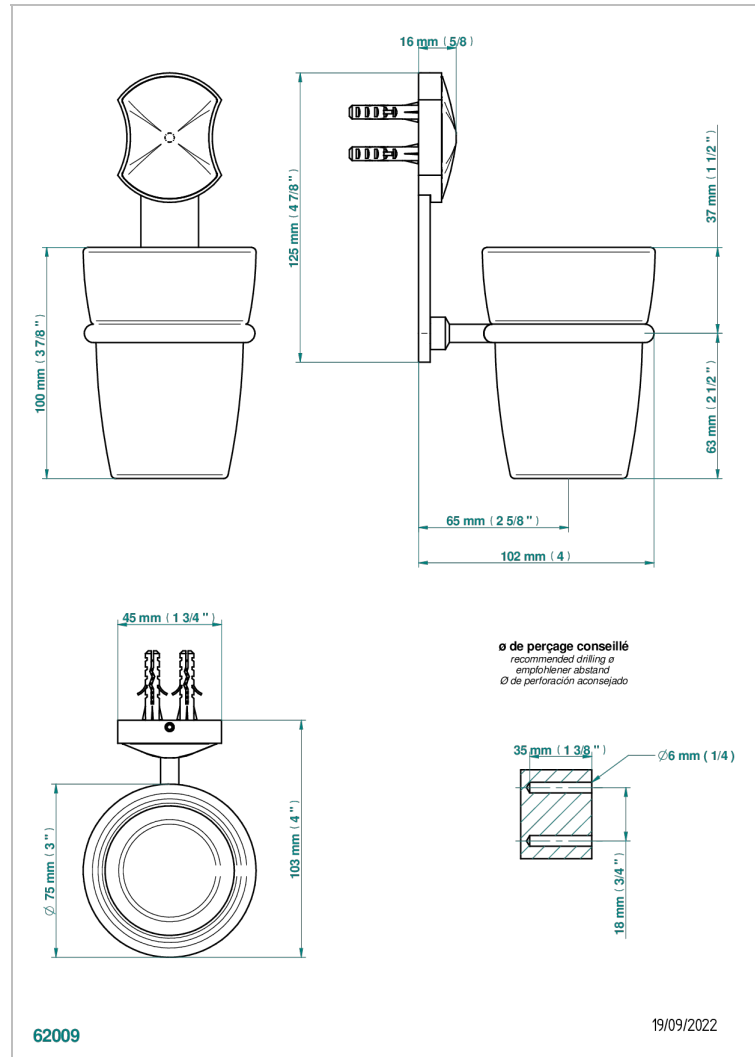

INFINI WHITE PORCELAIN

U2D-536

Wall mounted glass tumbler and holder

CHARACTERISTIC

- Infini White Porcelain
- Wall mounted glass tumbler and holder

AVAILABLE FINITIONS

Antique nickel - H28
Black ceram - D30
Blush PVD - H62
Brass color PVD - H49
Brown bronze color PVD - F33
Gold color PVD - H52