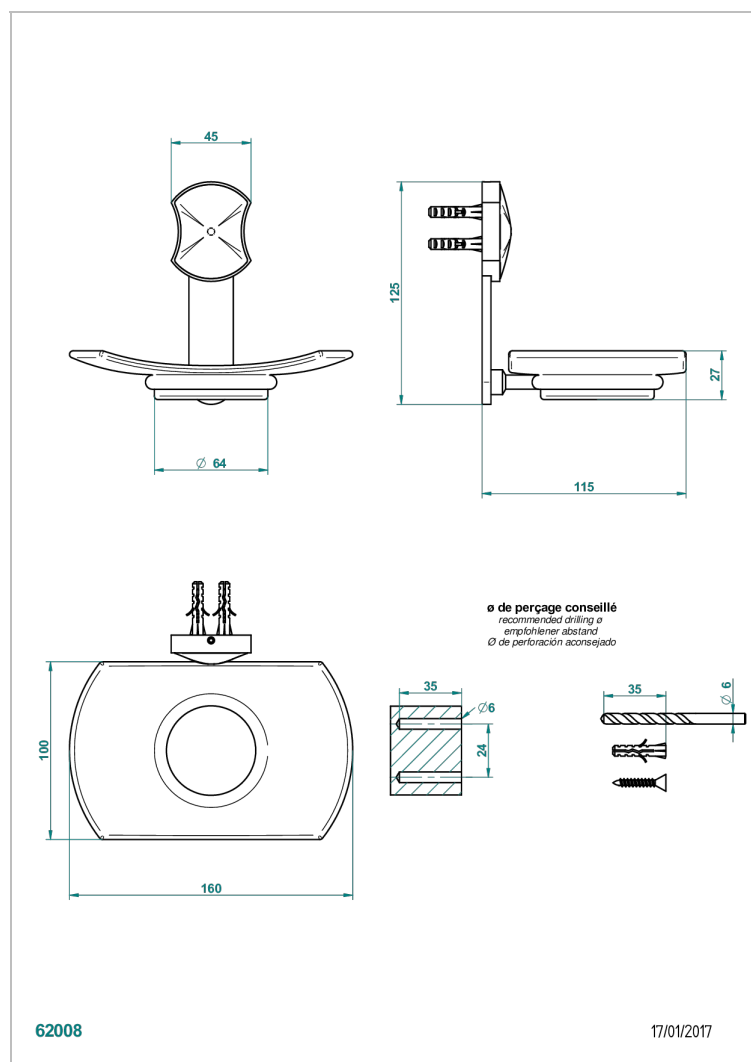

INFINI WHITE PORCELAIN WITH GOLD DECOR

U2F-500

Glass soap dish, wall mounted

THG[®]
PARIS

CHARACTERISTIC

- Infini White Porcelain with Gold decor
- Glass soap dish, wall mounted

AVAILABLE FINITIONS

Black ceram - D30
Blush PVD - H62
Brass color PVD - H49
Brown bronze color PVD - F33
Chrome polished - A02
Copper antique matt, coated - H07