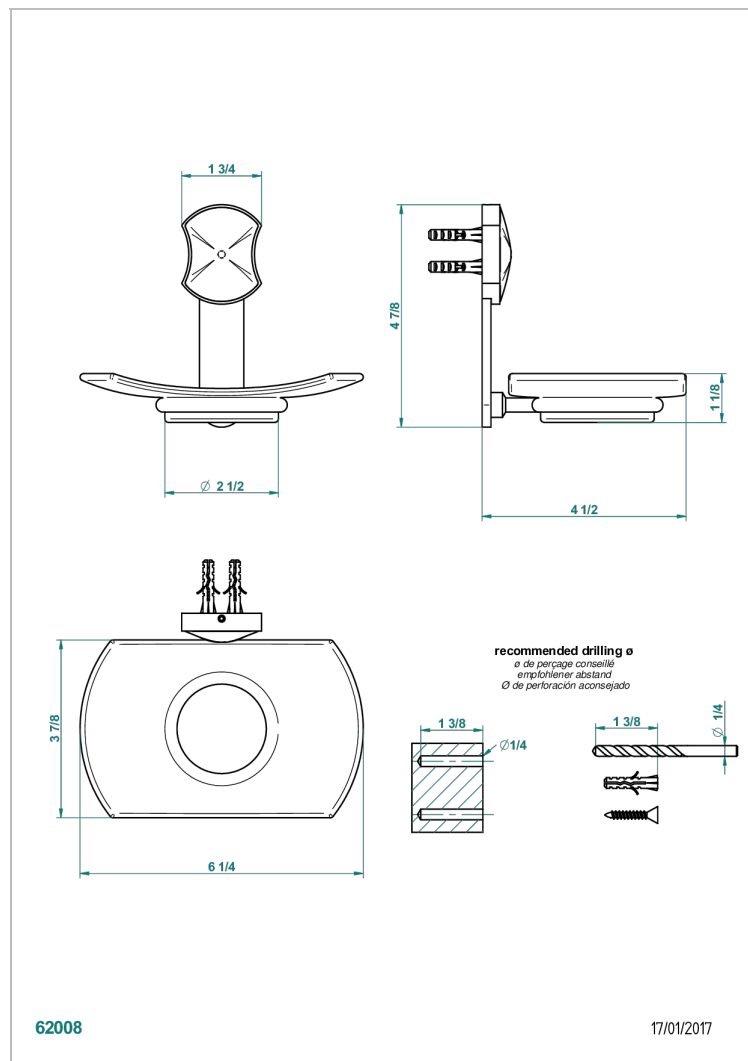

# INFINI WHITE PORCELAIN WITH GOLD DECOR

U2F-500

Glass soap dish, wall mounted

## CHARACTERISTIC

- Infini White Porcelain with Gold decor
- Glass soap dish, wall mounted