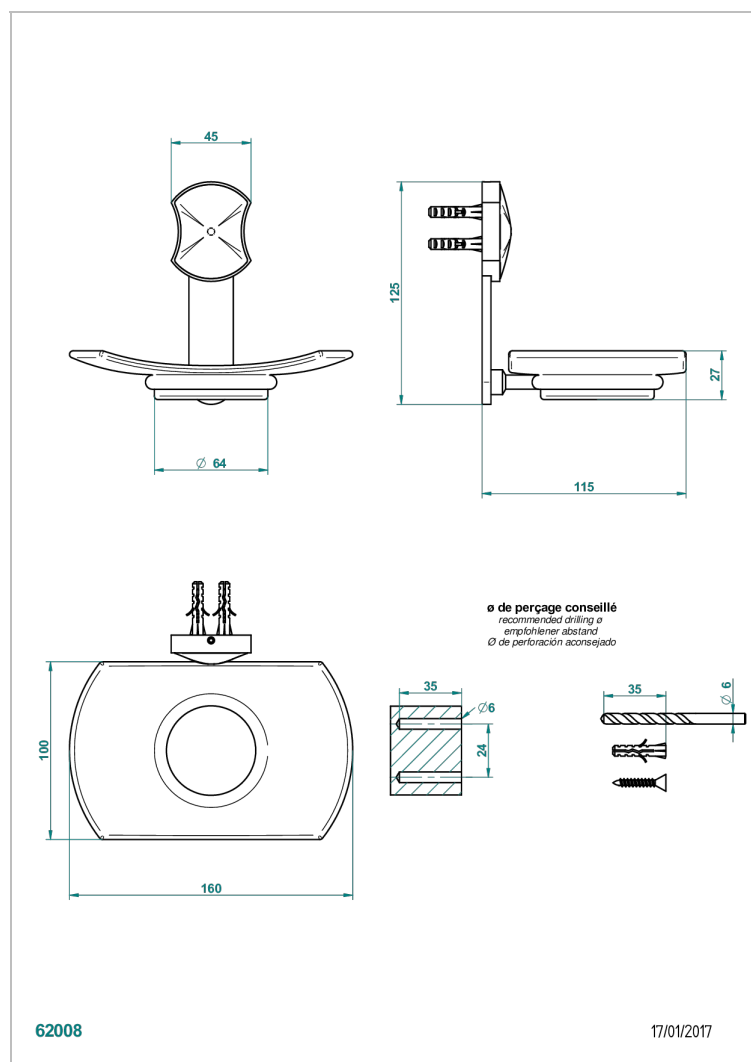

INFINI WHITE PORCELAIN WITH GOLD DECOR

U2F-500

Wall mounted glass soap dish

CHARACTERISTIC

- Infini White Porcelain with Gold decor
- Wall mounted glass soap dish

AVAILABLE FINITIONS

Antique nickel - H28
Black ceram - D30
Blush PVD - H62
Brass color PVD - H49
Brown bronze color PVD - F33
Gold color PVD - H52