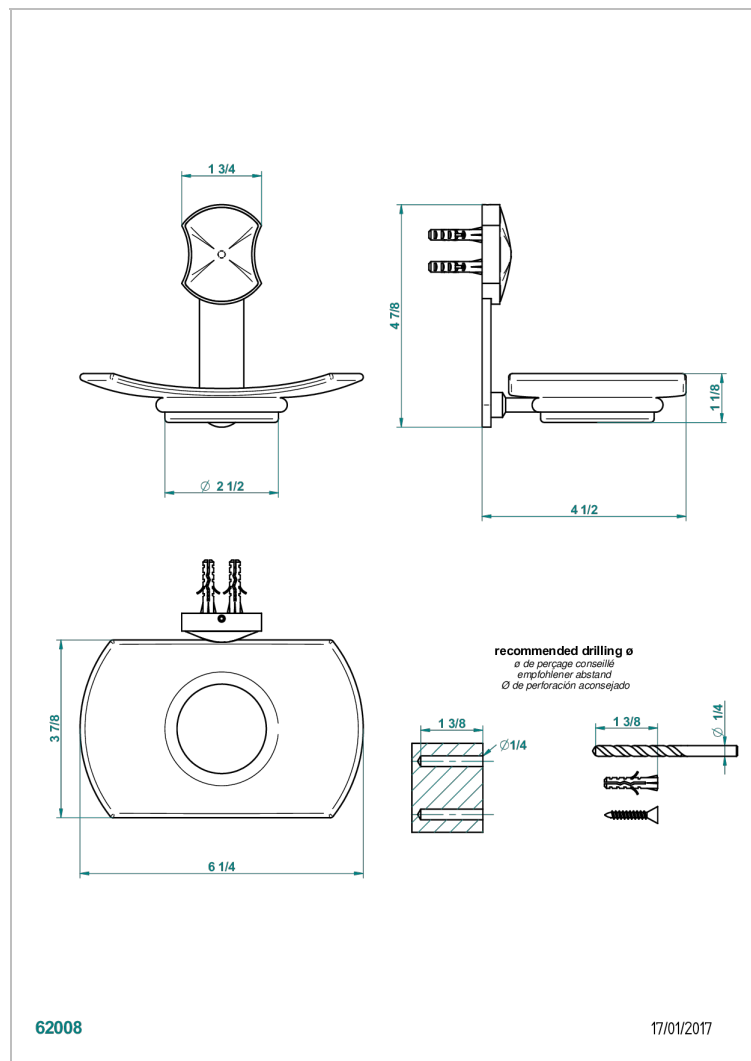

# INFINI WHITE PORCELAIN WITH GOLD DECOR

U2F-500

Wall mounted glass soap dish

## CHARACTERISTIC

- Infini White Porcelain with Gold decor
- Wall mounted glass soap dish