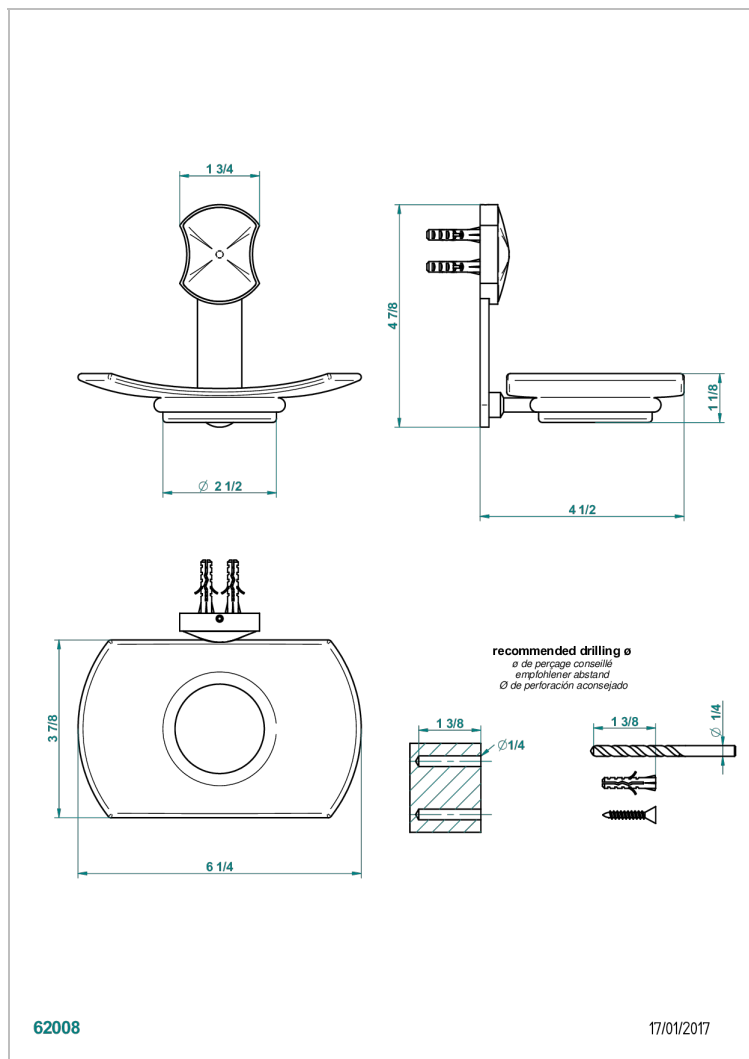

## CARACTERÍSTICAS

- Infini White Porcelain with Gold decor
- Jabonera mural