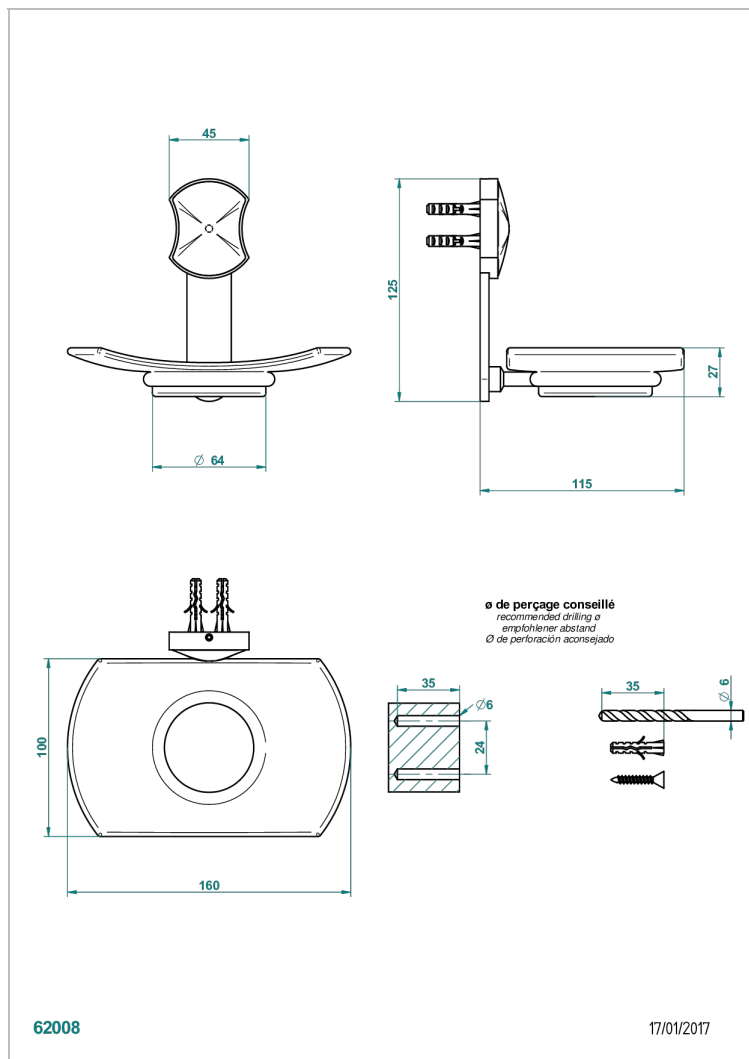

## CARACTERÍSTICAS

- Infini White Porcelain with Gold decor
- Jabonera mural