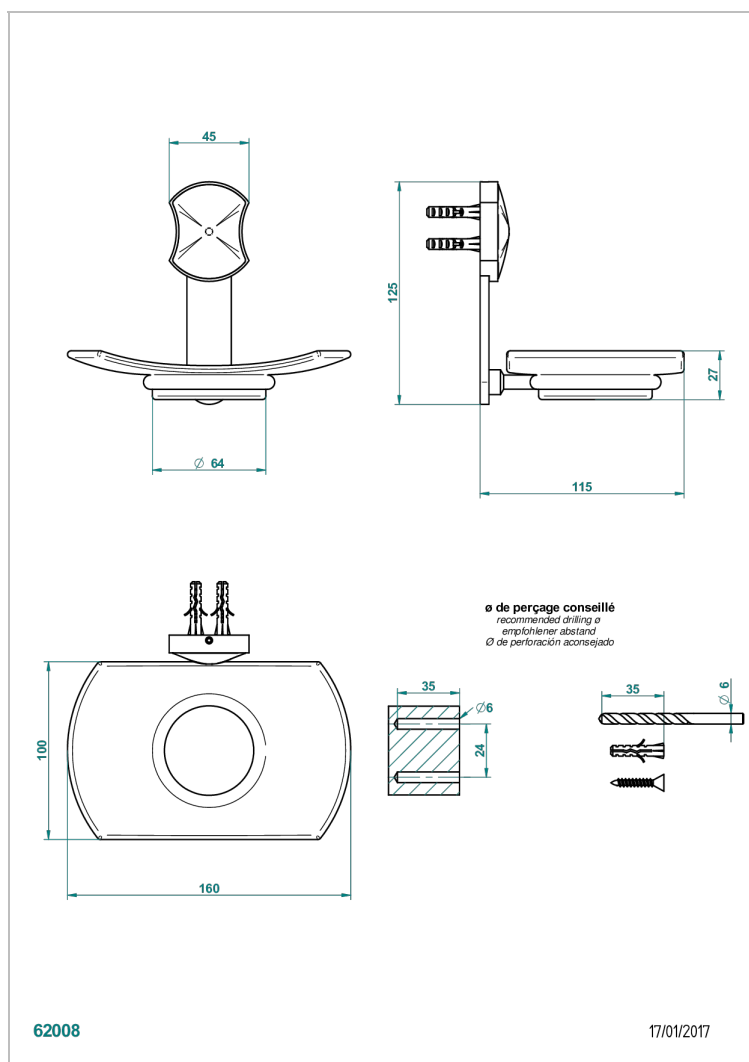

INFINI WHITE PORCELAIN WITH GOLD DECOR

U2F-500

Wall mounted glass soap dish

THG[®]
PARIS

CHARACTERISTIC

- Infini White Porcelain with Gold decor
- Wall mounted glass soap dish

AVAILABLE FINITIONS

Antique nickel - H28
Black ceram - D30
Blush PVD - H62
Brass color PVD - H49
Brown bronze color PVD - F33
Gold color PVD - H52