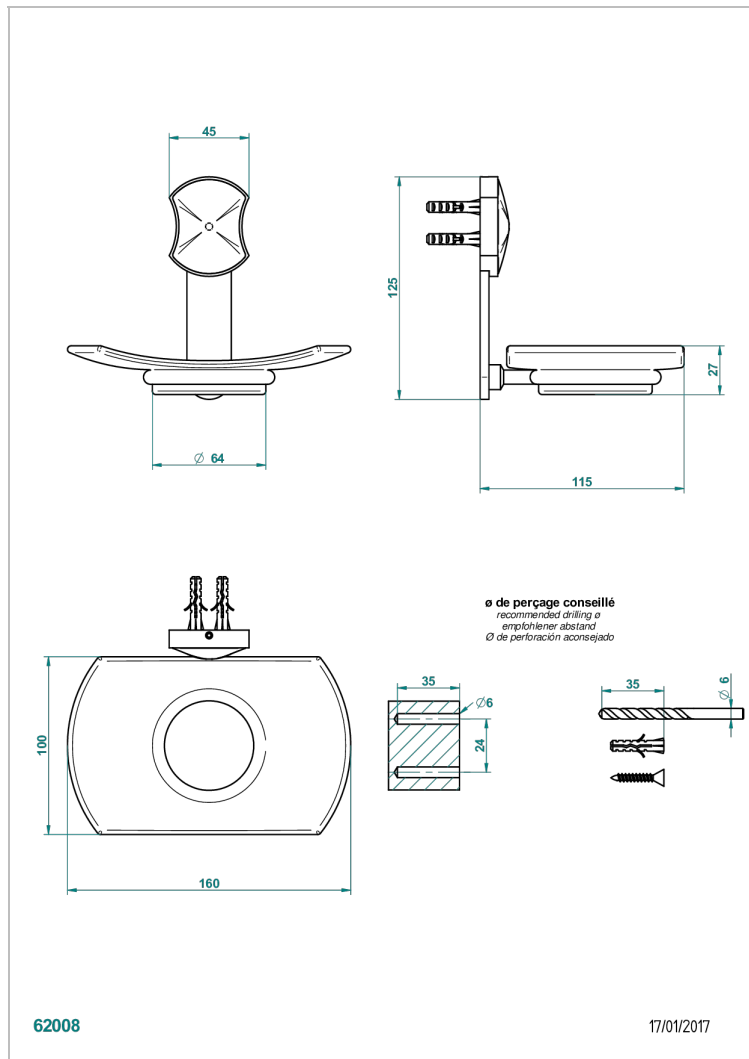

# INFINI WHITE PORCELAIN WITH GOLD DECOR

U2F-500

壁挂式肥皂架，带玻璃肥皂碟

## 特色

- Infini White Porcelain with Gold decor
- 壁挂式肥皂架，带玻璃肥皂碟