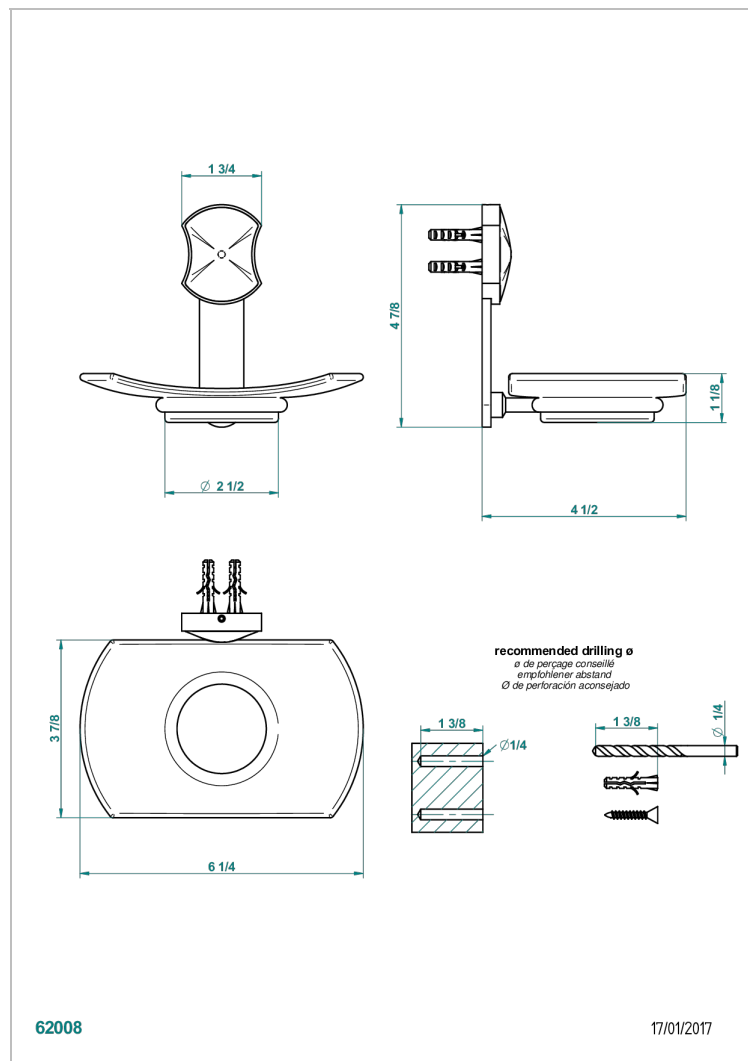

# INFINI WHITE PORCELAIN WITH GOLD DECOR

U2F-500

Wall mounted glass soap dish

## CHARACTERISTIC

- Infini White Porcelain with Gold decor
- Wall mounted glass soap dish