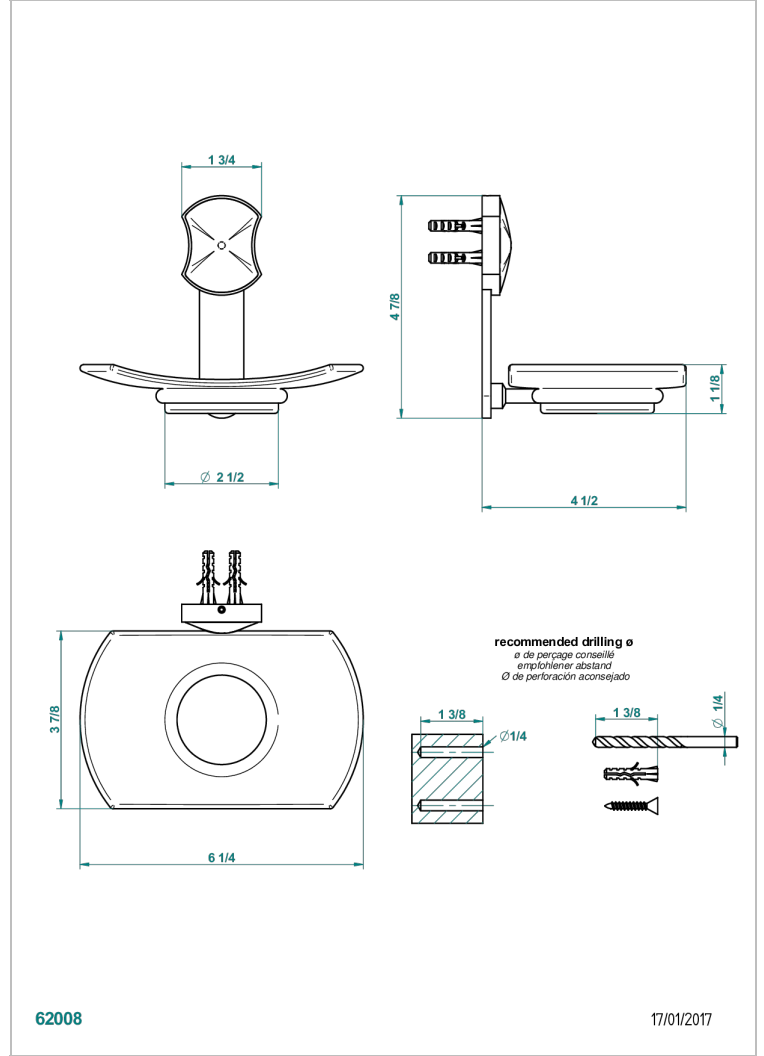

INFINI WHITE PORCELAIN WITH GOLD DECOR

U2F-500

壁挂式肥皂架，带玻璃肥皂碟

特色

- Infini White Porcelain with Gold decor
- 壁挂式肥皂架，带玻璃肥皂碟

可选饰面

Black ceram - D30
 Blush PVD - H62
 Graphite PVD - H64
 Matt Umber PVD - H67
 Matt blush PVD - H60
 Matt graphite PVD - H65