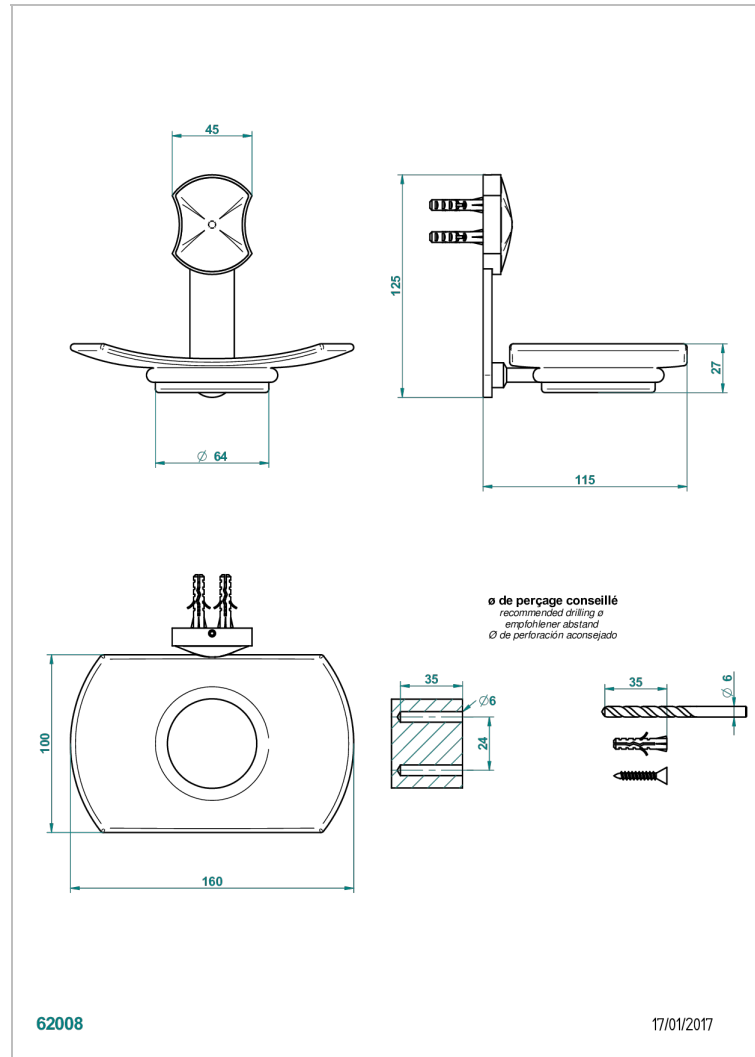

INFINI WHITE PORCELAIN WITH PLATINUM DECOR

U2E-500

Glass soap dish, wall mounted

THG[®]
PARIS

CHARACTERISTIC

- Infini White Porcelain with Platinum decor
- Glass soap dish, wall mounted

AVAILABLE FINITIONS

Black ceram - D30
Blush PVD - H62
Brass color PVD - H49
Brown bronze color PVD - F33
Chrome polished - A02
Copper antique matt, coated - H07