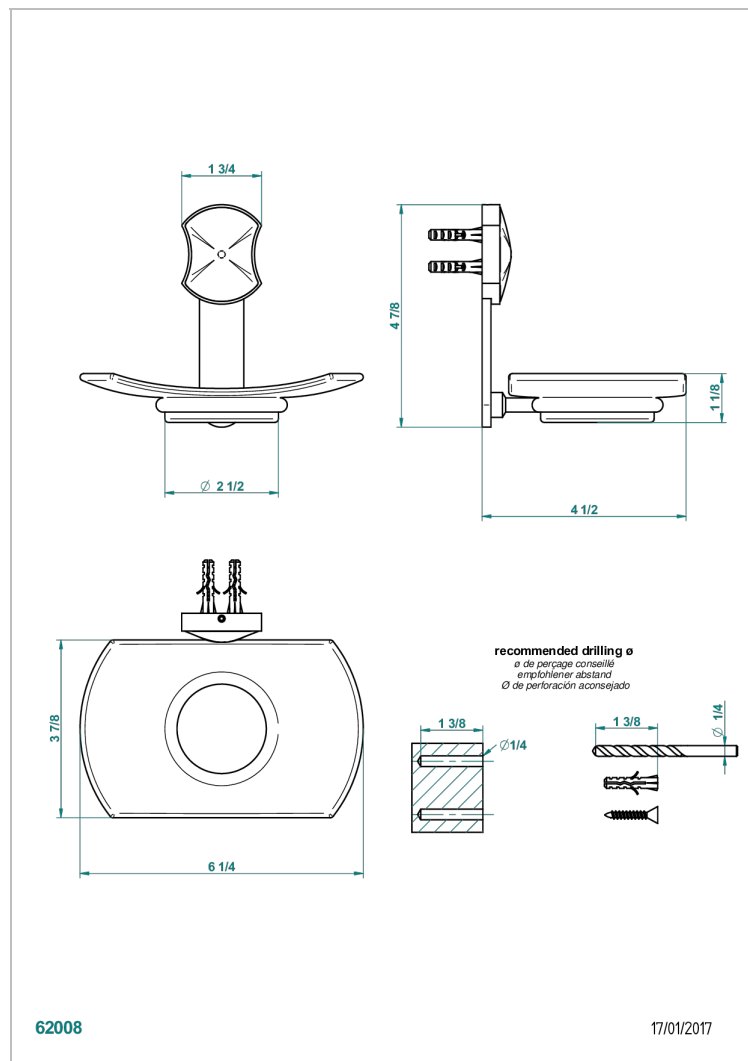

# INFINI WHITE PORCELAIN WITH PLATINUM DECOR

U2E-500

Glass soap dish, wall mounted

## CHARACTERISTIC

- Infini White Porcelain with Platinum decor
- Glass soap dish, wall mounted