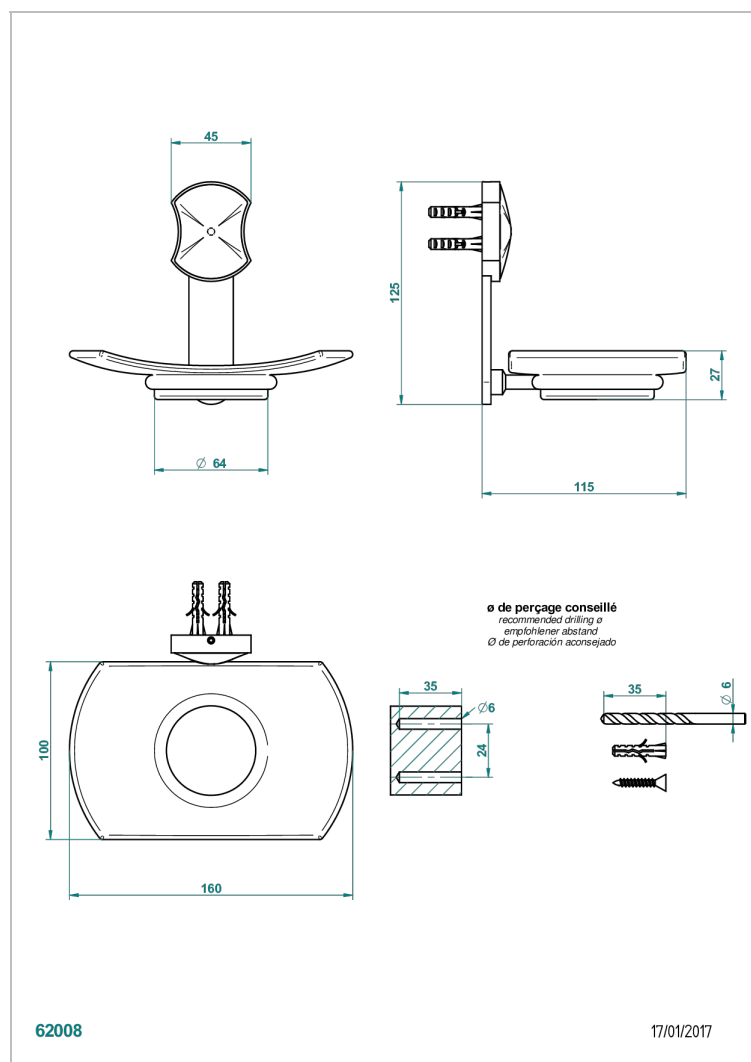

INFINI WHITE PORCELAIN WITH PLATINUM DECOR

U2E-500

Wall mounted glass soap dish

CHARACTERISTIC

- Infini White Porcelain with Platinum decor
- Wall mounted glass soap dish

AVAILABLE FINITIONS

Antique nickel - H28
Black ceram - D30
Blush PVD - H62
Brass color PVD - H49
Brown bronze color PVD - F33
Gold color PVD - H52