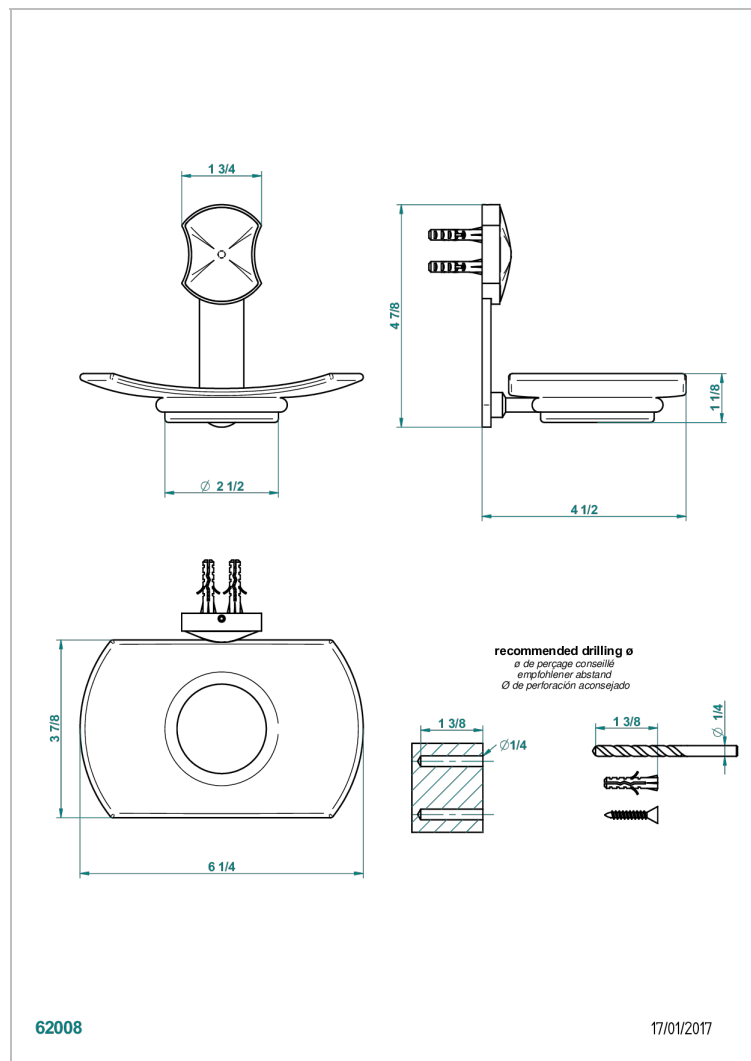

INFINI WHITE PORCELAIN WITH PLATINUM DECOR

U2E-500

Wall mounted glass soap dish

CHARACTERISTIC

- Infini White Porcelain with Platinum decor
- Wall mounted glass soap dish

AVAILABLE FINITIONS

Antique nickel - H28
Black ceram - D30
Blush PVD - H62
Brass color PVD - H49
Brown bronze color PVD - F33
Gold color PVD - H52