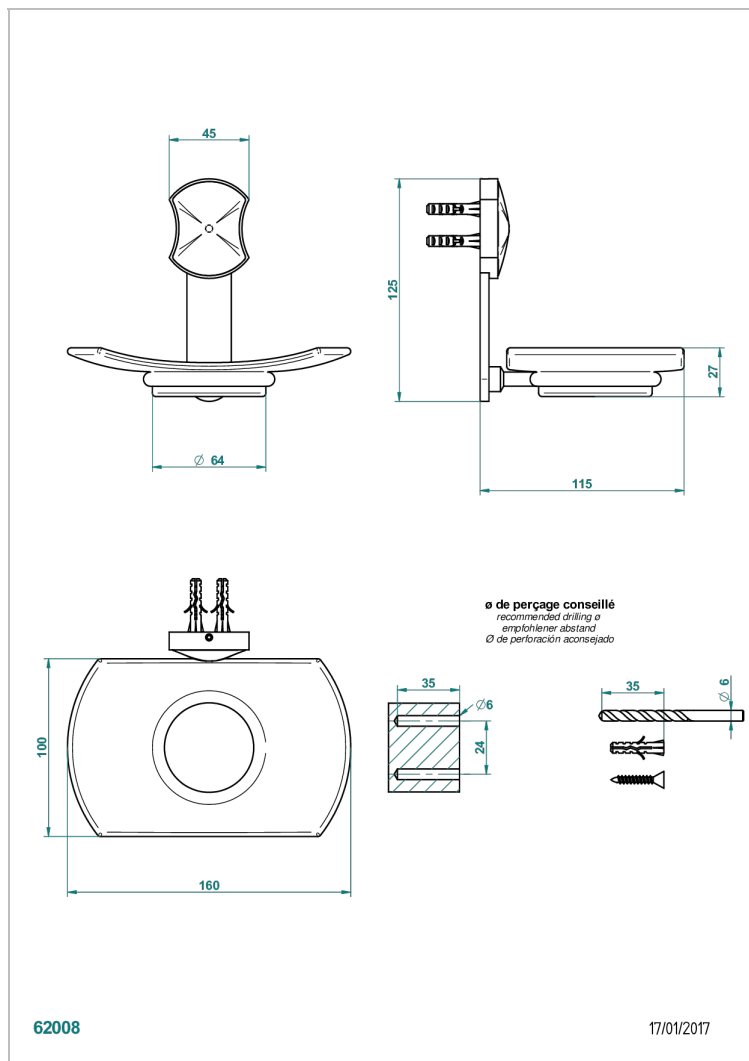

INFINI WHITE PORCELAIN WITH PLATINUM DECOR

U2E-500

Wall mounted glass soap dish

CHARACTERISTIC

- Infini White Porcelain with Platinum decor
- Wall mounted glass soap dish

AVAILABLE FINITIONS

Antique nickel - H28
Black ceram - D30
Blush PVD - H62
Brass color PVD - H49
Brown bronze color PVD - F33
Gold color PVD - H52

Nickel color PVD - H55
Polished chrome (color finish) - A02
Polished gold (color finish) - F01
Polished nickel - B01
Soft gold - F30
Soft matt gold - F31

Umber PVD - H66
Varnished matt antique red copper
(color finish) - H07