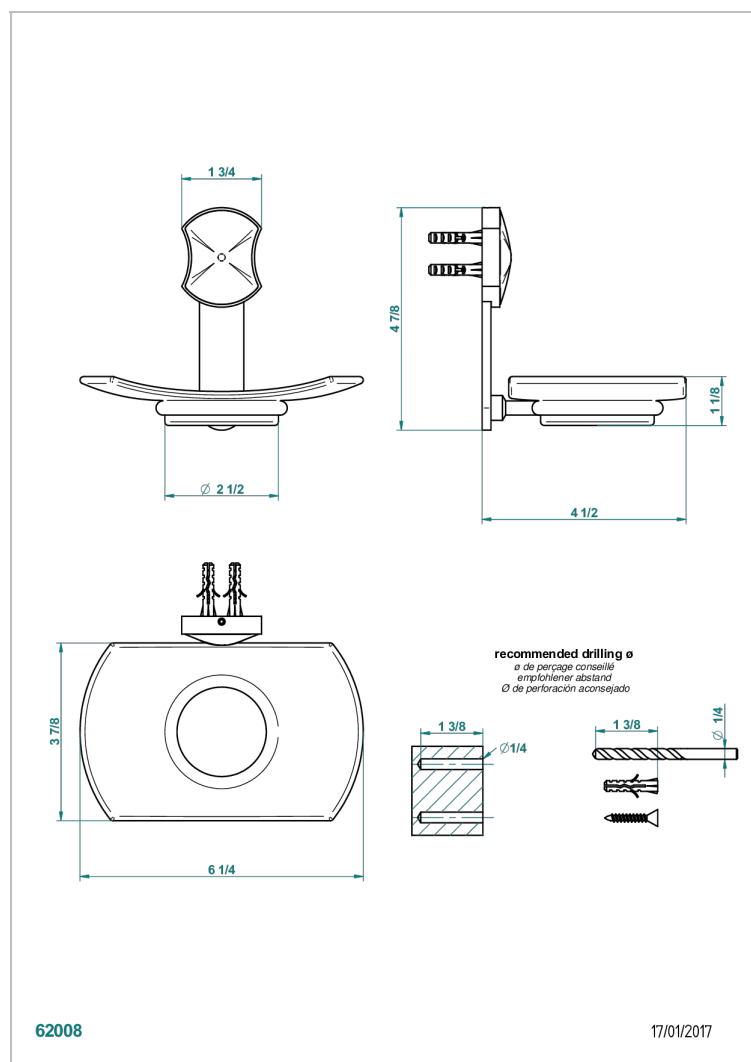

# INFINI WHITE PORCELAIN WITH PLATINUM DECOR

U2E-500

Wall mounted glass soap dish

## CHARACTERISTIC

- Infini White Porcelain with Platinum decor
- Wall mounted glass soap dish