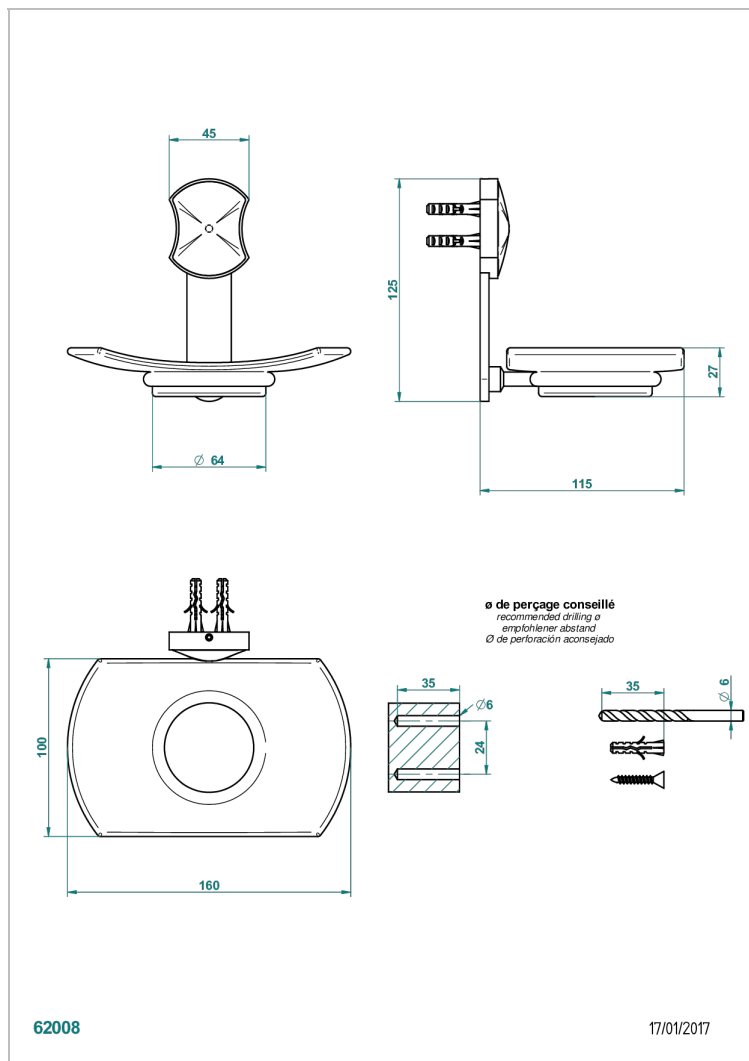

# INFINI WHITE PORCELAIN WITH PLATINUM DECOR

U2E-500

Wall mounted glass soap dish

## CHARACTERISTIC

- Infini White Porcelain with Platinum decor
- Wall mounted glass soap dish