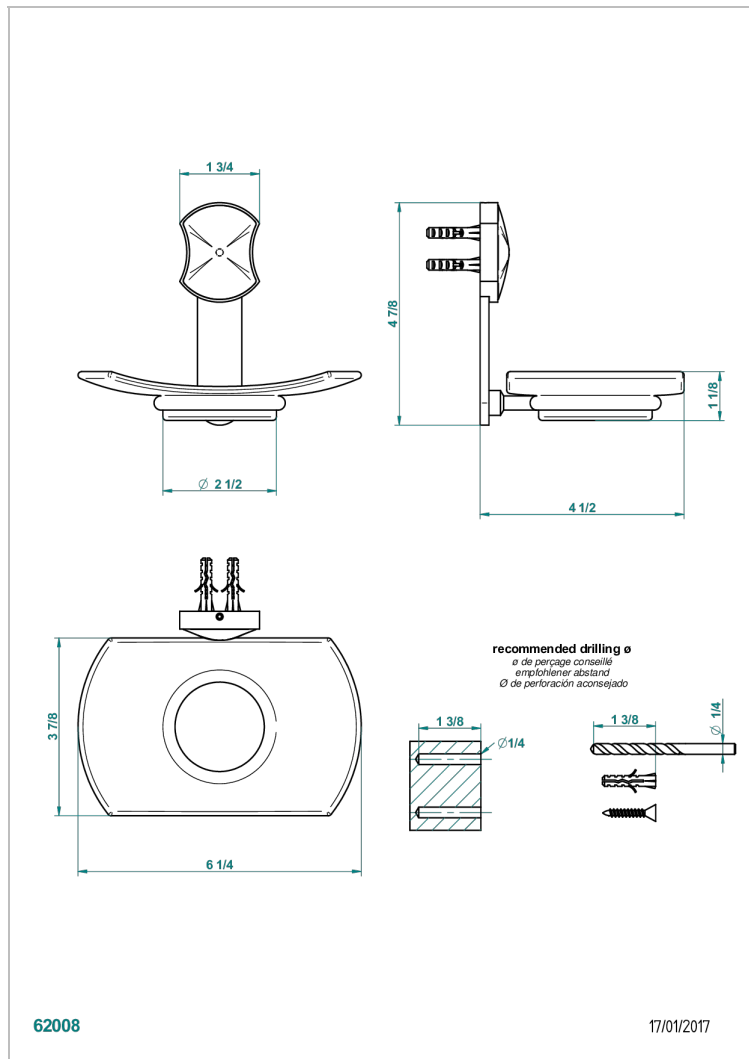

INFINI WHITE PORCELAIN WITH PLATINUM DECOR

U2E-500

Wall mounted glass soap dish

CHARACTERISTIC

- Infini White Porcelain with Platinum decor
- Wall mounted glass soap dish

AVAILABLE FINITIONS

Antique nickel - H28
Black ceram - D30
Blush PVD - H62
Brass color PVD - H49
Brown bronze color PVD - F33
Gold color PVD - H52