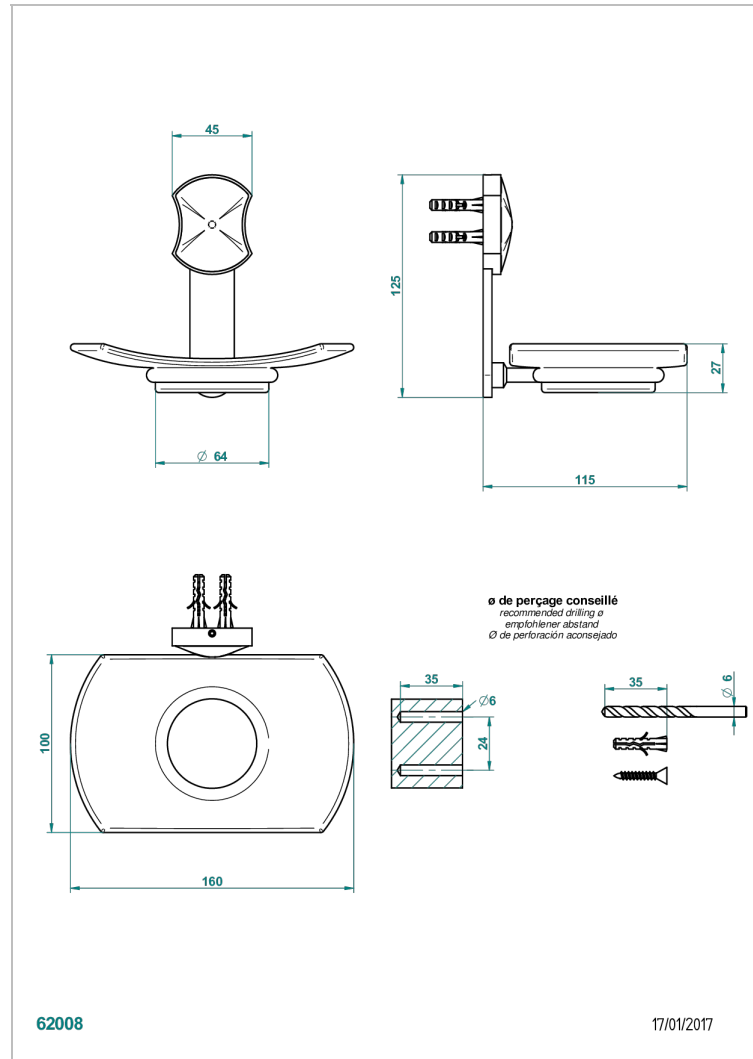

INFINI WHITE PORCELAIN

U2D-500

Glass soap dish, wall mounted

THG[®]
PARIS

CHARACTERISTIC

- Infini White Porcelain
- Glass soap dish, wall mounted

AVAILABLE FINITIONS

Black ceram - D30
Blush PVD - H62
Brass color PVD - H49
Brown bronze color PVD - F33
Chrome polished - A02
Copper antique matt, coated - H07