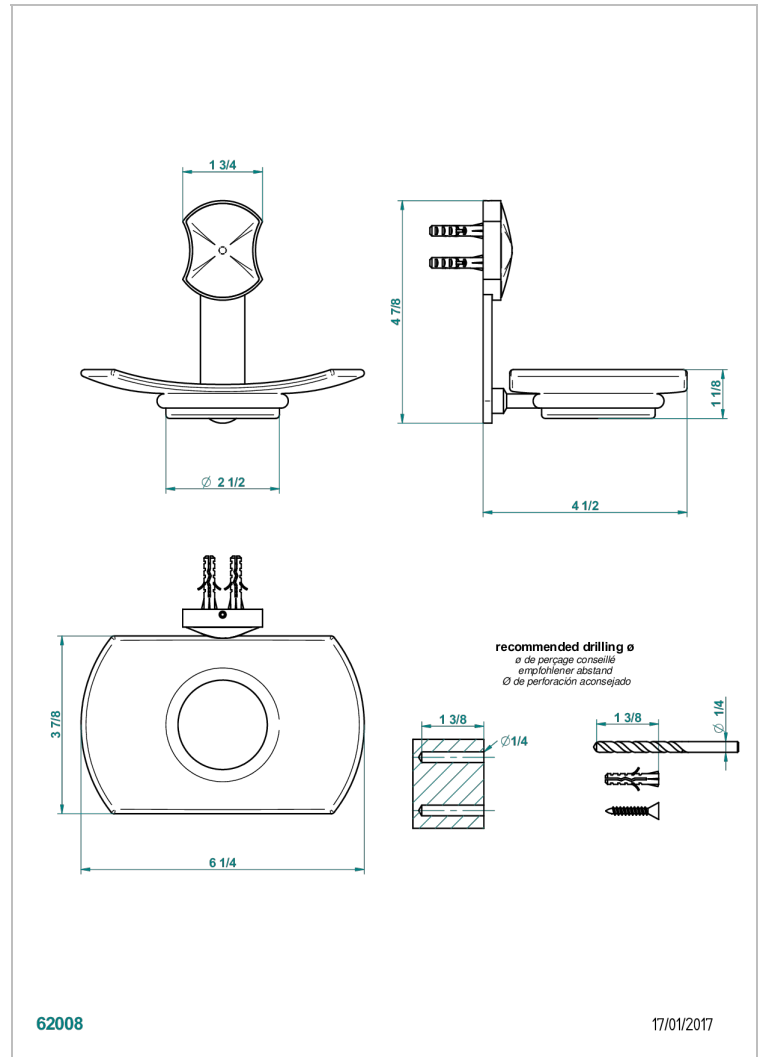

INFINI WHITE PORCELAIN

U2D-500

Glass soap dish, wall mounted

THG[®]
PARIS

CHARACTERISTIC

- Infini White Porcelain
- Glass soap dish, wall mounted

AVAILABLE FINITIONS

Black ceram - D30
Blush PVD - H62
Brass color PVD - H49
Brown bronze color PVD - F33
Chrome polished - A02
Copper antique matt, coated - H07