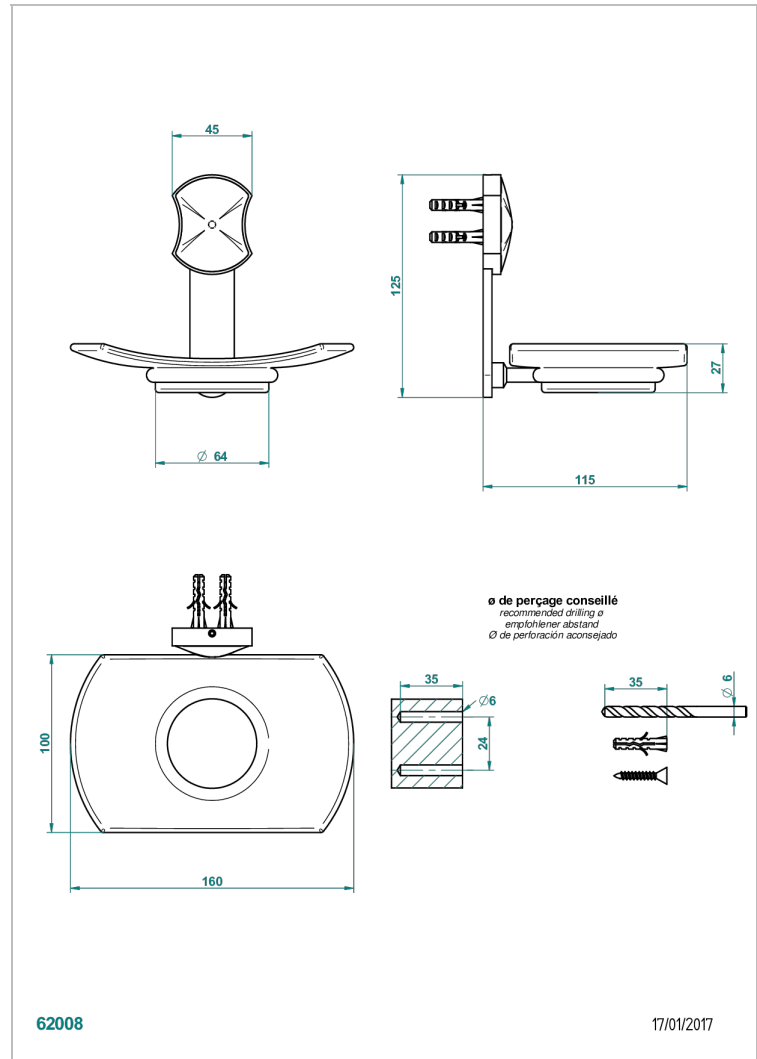

# INFINI WHITE PORCELAIN

U2D-500

Wall mounted glass soap dish

THG<sup>®</sup>  
PARIS

## CHARACTERISTIC

- Infini White Porcelain
- Wall mounted glass soap dish