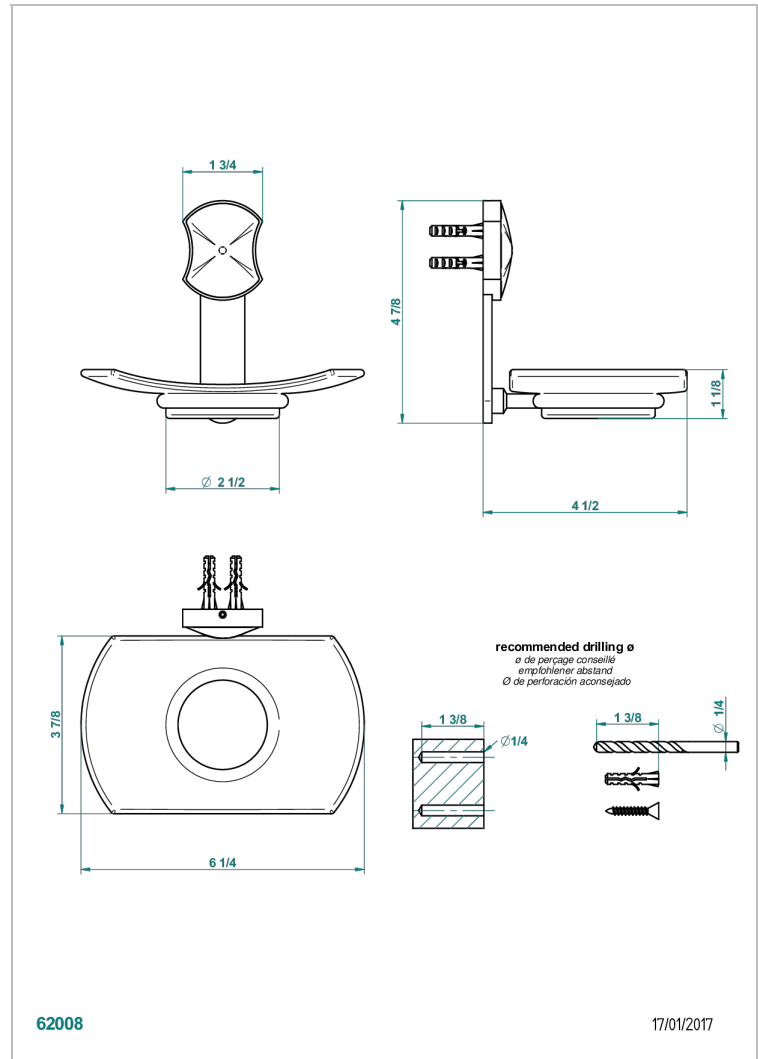

INFINI WHITE PORCELAIN

U2D-500

Wall mounted glass soap dish

THG[®]
PARIS

CHARACTERISTIC

- Infini White Porcelain
- Wall mounted glass soap dish

AVAILABLE FINITIONS

Antique nickel - H28
Black ceram - D30
Blush PVD - H62
Brass color PVD - H49
Brown bronze color PVD - F33
Gold color PVD - H52