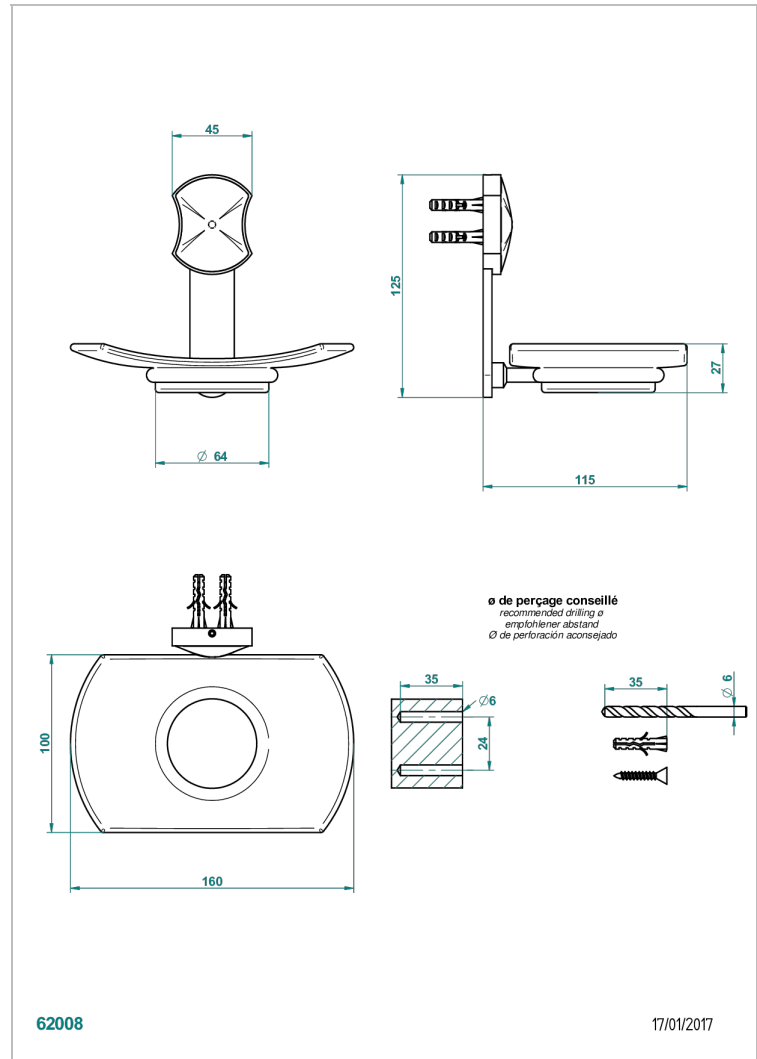

INFINI WHITE PORCELAIN

U2D-500

Wall mounted glass soap dish

THG[®]
PARIS

CHARACTERISTIC

- Infini White Porcelain
- Wall mounted glass soap dish

AVAILABLE FINITIONS

Antique nickel - H28
Black ceram - D30
Blush PVD - H62
Brass color PVD - H49
Brown bronze color PVD - F33
Gold color PVD - H52