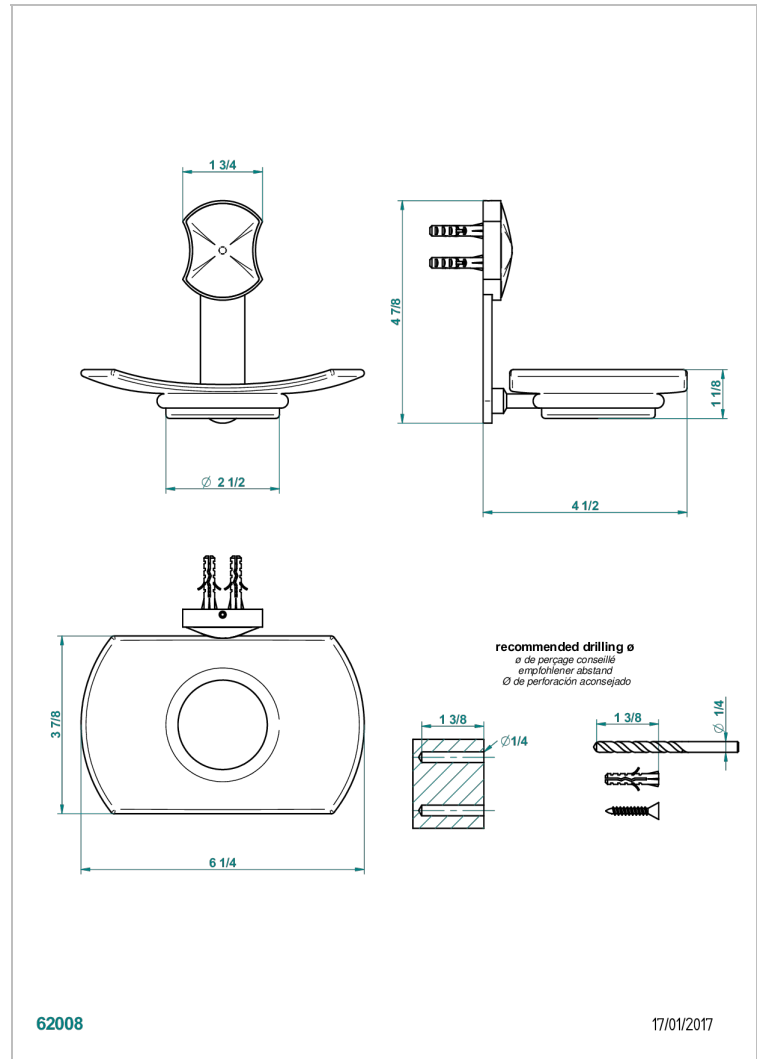

INFINI WHITE PORCELAIN

U2D-500

Wall mounted glass soap dish

THG[®]
PARIS

CHARACTERISTIC

- Infini White Porcelain
- Wall mounted glass soap dish

AVAILABLE FINITIONS

Antique nickel - H28
Black ceram - D30
Blush PVD - H62
Brass color PVD - H49
Brown bronze color PVD - F33
Gold color PVD - H52