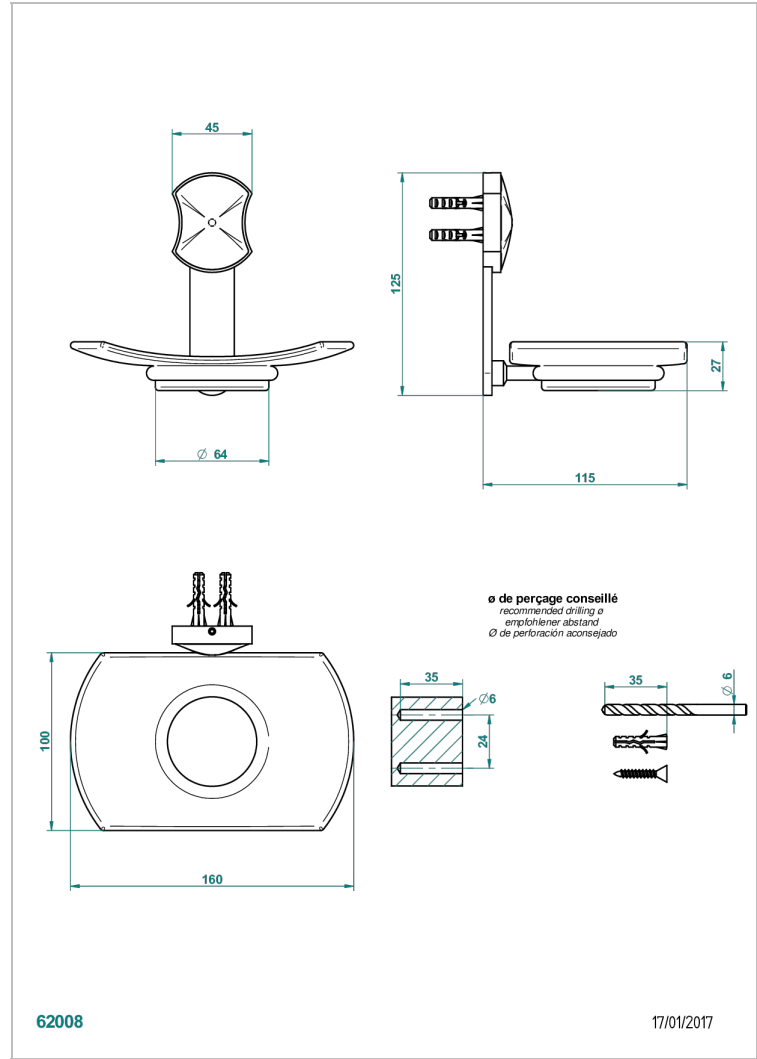

INFINI WHITE PORCELAIN

U2D-500

Wall mounted glass soap dish

THG[®]
PARIS

CHARACTERISTIC

- Infini White Porcelain
- Wall mounted glass soap dish

AVAILABLE FINITIONS

Antique nickel - H28
Black ceram - D30
Blush PVD - H62
Brass color PVD - H49
Brown bronze color PVD - F33
Gold color PVD - H52