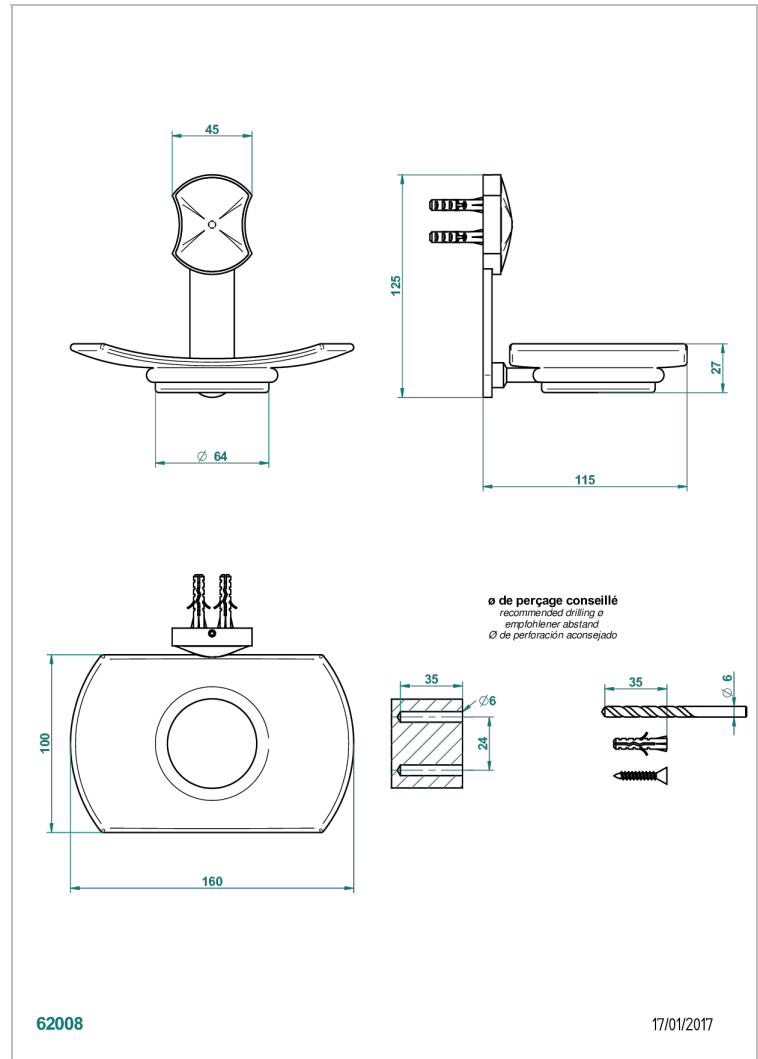

INFINI WHITE PORCELAIN

U2D-500

壁挂式肥皂架，带玻璃肥皂碟

THG[®]
PARIS

特色

- Infini White Porcelain
- 壁挂式肥皂架，带玻璃肥皂碟

可选饰面

Black ceram - D30
Blush PVD - H62
Graphite PVD - H64
Matt Umber PVD - H67
Matt blush PVD - H60
Matt graphite PVD - H65