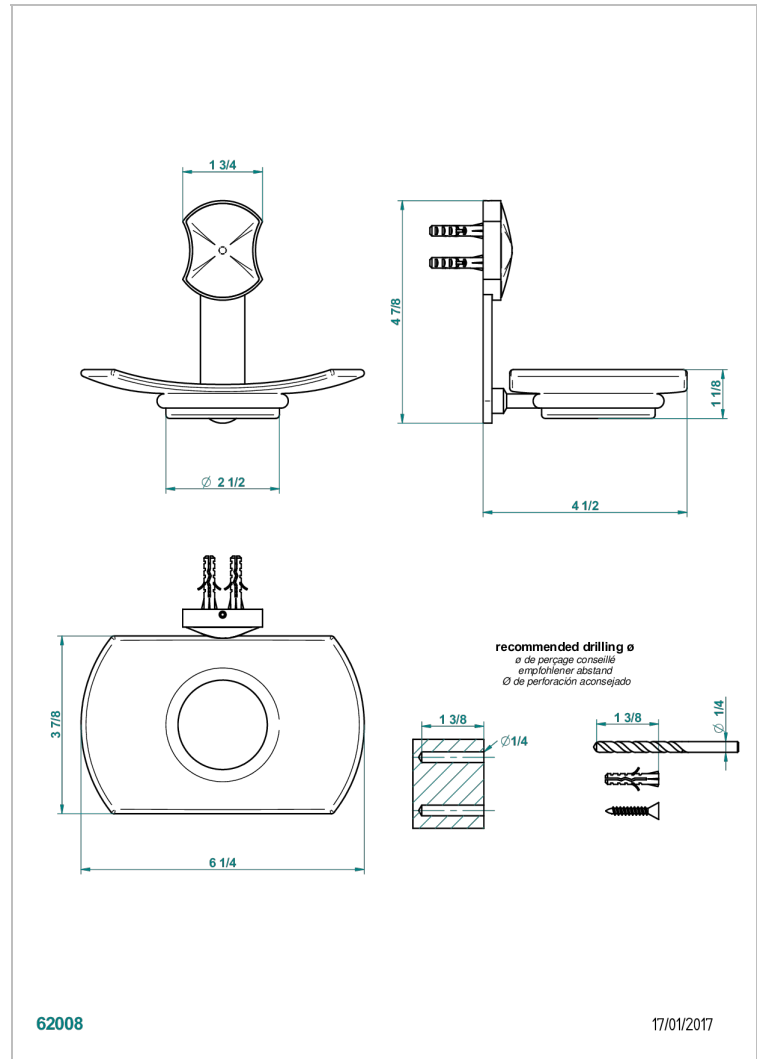

# INFINI WHITE PORCELAIN

U2D-500

Wall mounted glass soap dish

THG<sup>®</sup>  
PARIS

## CHARACTERISTIC

- Infini White Porcelain
- Wall mounted glass soap dish