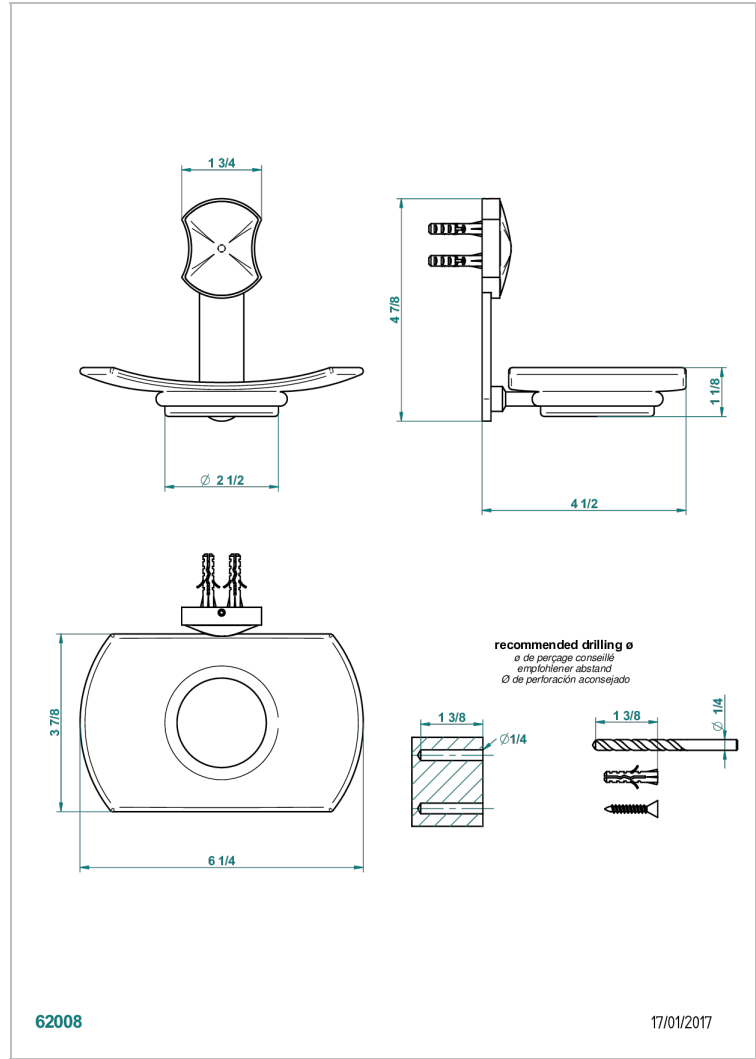

INFINI WHITE PORCELAIN

U2D-500

壁挂式肥皂架，带玻璃肥皂碟

THG[®]
PARIS

特色

- Infini White Porcelain
- 壁挂式肥皂架，带玻璃肥皂碟

可选饰面

Black ceram - D30
Blush PVD - H62
Graphite PVD - H64
Matt Umber PVD - H67
Matt blush PVD - H60
Matt graphite PVD - H65