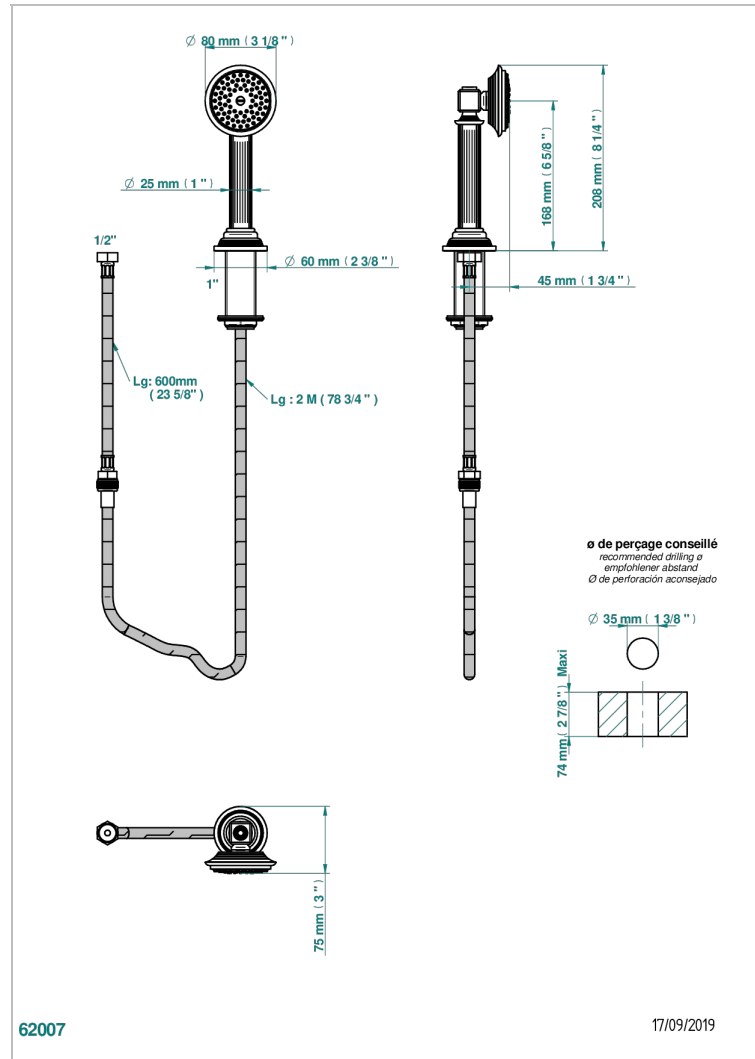

# GRAND CENTRAL WHITE ONYX WITH LEVER HANDLES

U9S-60A

Deck mounted hand shower, with hose

## CHARACTERISTIC

- ACS : 20ACCLY558