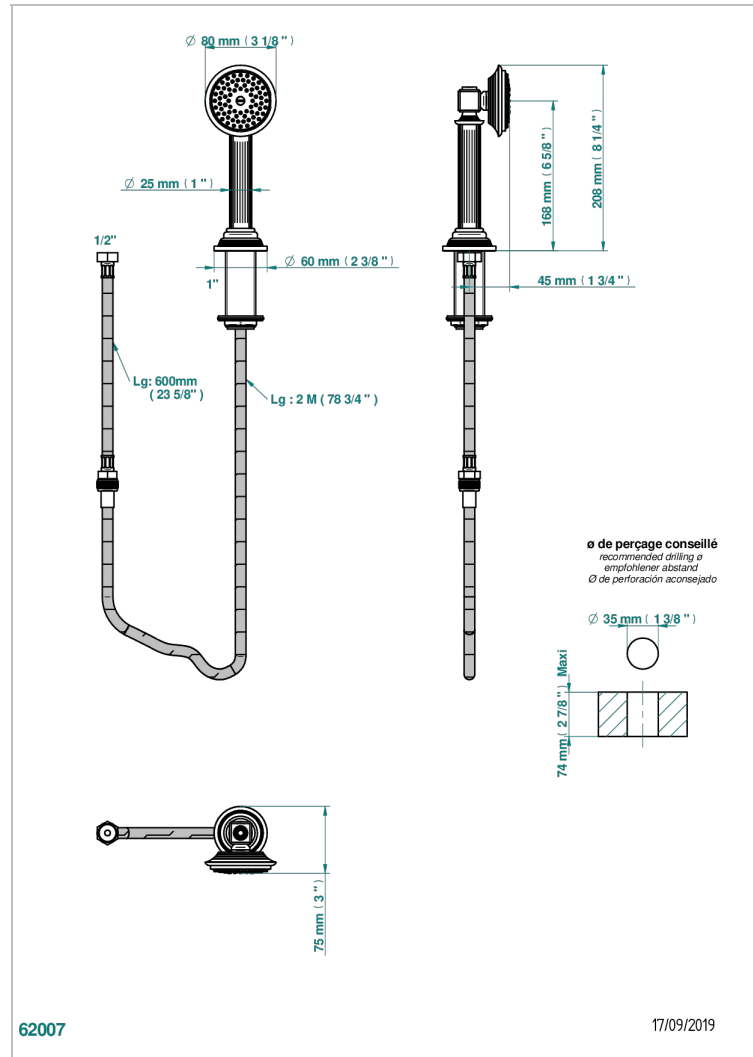

# GRAND CENTRAL WHITE ONYX WITH LEVER HANDLES

U9S-60A

Rim mounted stylised handshower, 2 m hose and angle rest

## CHARACTERISTIC

- ACS : 20ACCLY558