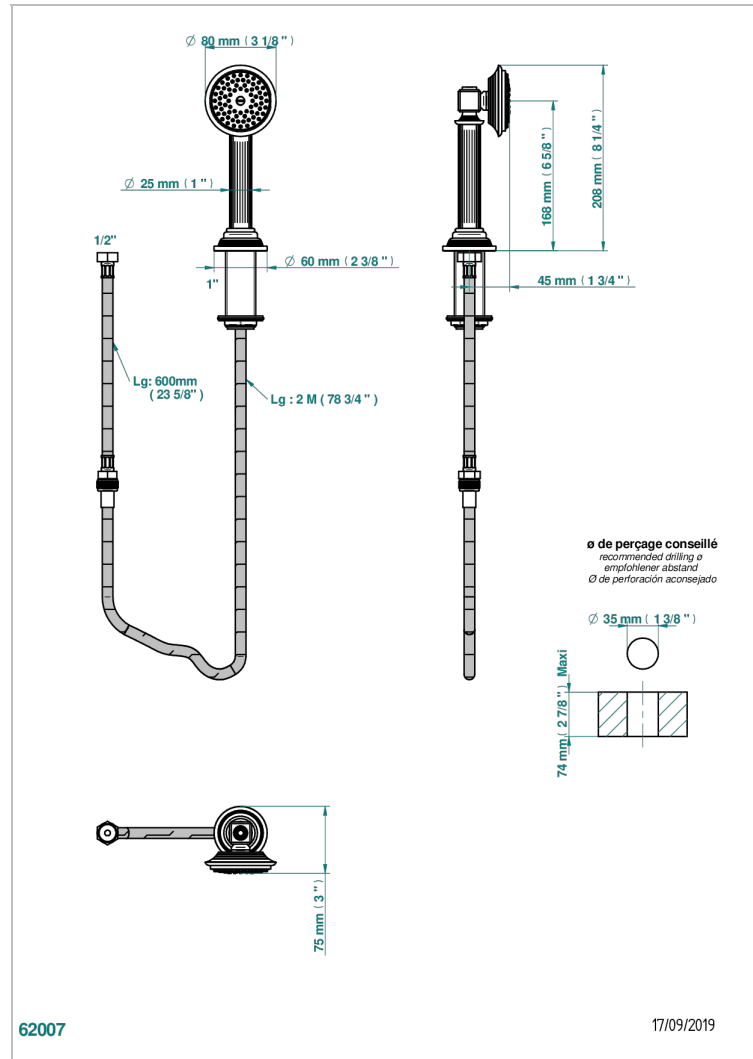

GRAND CENTRAL WHITE ONYX WITH LEVER HANDLES

U9S-60A

Rim mounted stylised handshower, 2 m hose and angle rest

CHARACTERISTIC

- ACS : 20ACCLY558

STANDARDS

TECHNICAL SPECS

- Recommandé : 3 bars (max. 5 bars) - Advised : 43,5 psi (max. 72 psi)
- 9,5 l/min à 3 bars (2.5 gpm at 43.5 psi)

AVAILABLE FINITIONS

Antique nickel - H28
Black ceram - D30
Blush PVD - H62
Brass color PVD - H49
Brown bronze color PVD - F33
Gold color PVD - H52

Graphite PVD - H64
Lacquered light bronze - D01
Matt Umber PVD - H67
Matt blush PVD - H60
Matt brass color PVD - H50
Matt brown bronze color PVD - F34