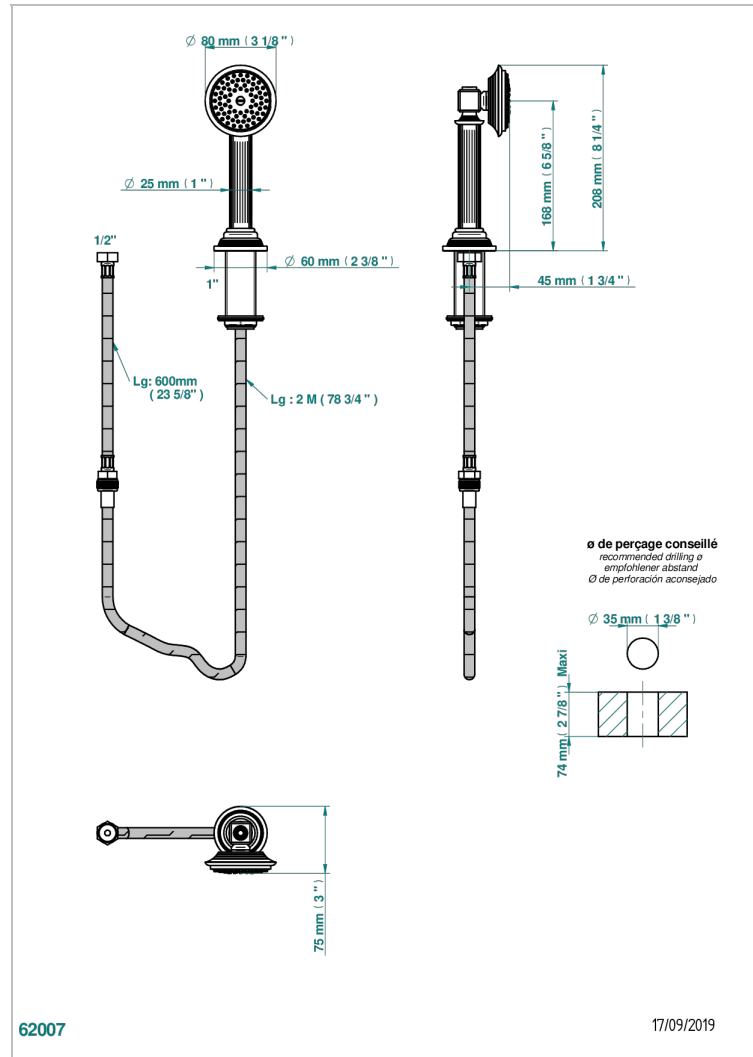

GRAND CENTRAL WHITE ONYX

U9R-60A

Deck mounted hand shower, with hose

THG[®]
PARIS

CHARACTERISTIC

- ACS : 20ACCLY558

STANDARDS

TECHNICAL SPECS

- Recommandé : 3 bars (max. 5 bars) - Advised : 43,5 psi (max. 72 psi)
- 9,5 l/min à 3 bars (2.5 gpm at 43.5 psi)

AVAILABLE FINITIONS

Black ceram - D30
Blush PVD - H62
Brass color PVD - H49
Brown bronze color PVD - F33
Chrome polished - A02
Copper antique matt, coated - H07

Matt nickel (American satin) - C01
Matt nickel color PVD - H56
Natural smoked Brass - A13
Nickel antique / Sovereign - H28
Nickel color PVD - H55
Nickel polished - B01

Soft gold - F30
Soft matt gold - F31
Umber PVD - H66