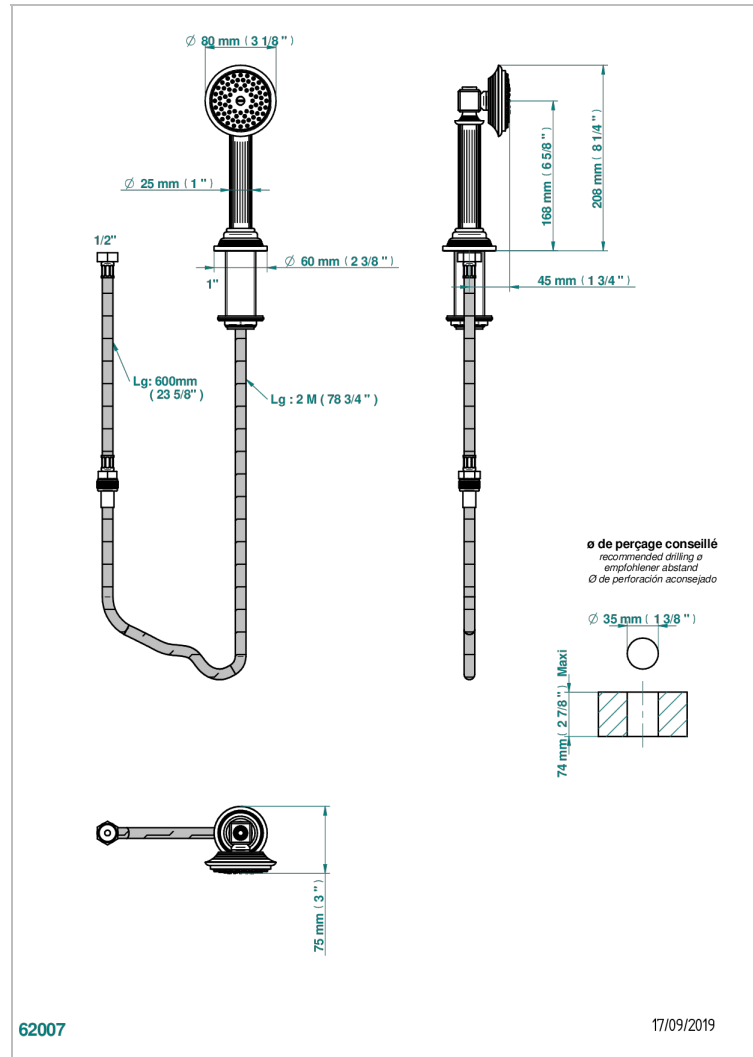

# GRAND CENTRAL WHITE ONYX

U9R-60A

Rim mounted stylised handshower, 2 m hose and angle rest

## CHARACTERISTIC

- ACS : 20ACCLY558