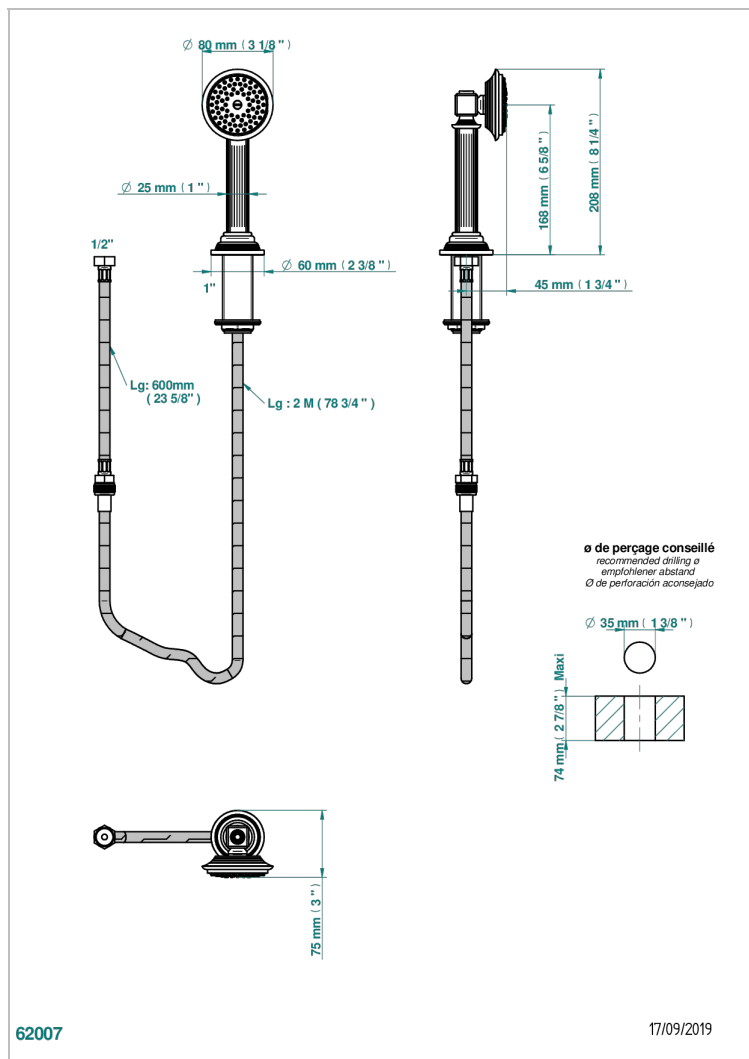

# GRAND CENTRAL WHITE ONYX

U9R-60A

Rim mounted stylised handshower, 2 m hose and angle rest

THG<sup>®</sup>  
PARIS

## CHARACTERISTIC

- ACS : 20ACCLY558