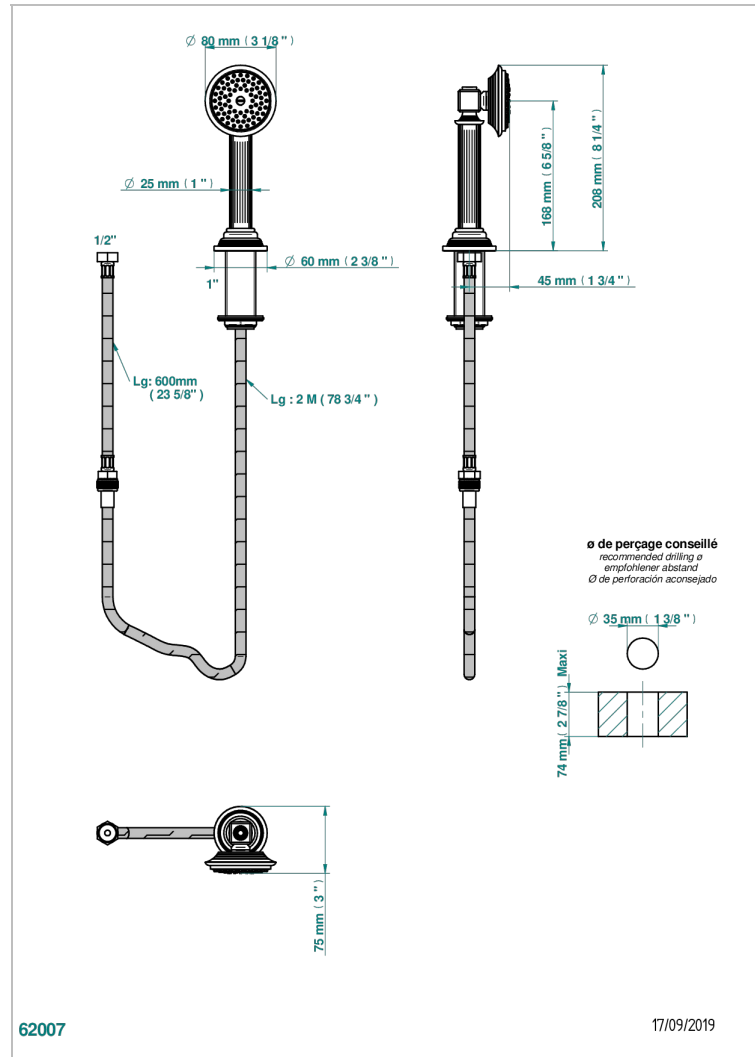

GRAND CENTRAL BLACK ONYX WITH LEVER HANDLES

U9N-60A

Deck mounted hand shower, with hose

CHARACTERISTIC

- ACS : 20ACCLY558

STANDARDS

TECHNICAL SPECS

- Recommandé : 3 bars (max. 5 bars) - Advised : 43,5 psi (max. 72 psi)
- 9,5 l/min à 3 bars (2.5 gpm at 43.5 psi)

AVAILABLE FINITIONS

Black ceram - D30
Blush PVD - H62
Brass color PVD - H49
Brown bronze color PVD - F33
Chrome polished - A02
Copper antique matt, coated - H07

Gold color PVD - H52
Gold mat - F07
Gold polished - F01
Graphite PVD - H64
Light coated bronze - D01
Matt Umber PVD - H67

Matt blush PVD - H60
Matt brass color PVD - H50
Matt brown bronze color PVD - F34
Matt chrome (American satin) - C02
Matt gold color PVD - H53
Matt graphite PVD - H65

Matt nickel (American satin) - C01
Matt nickel color PVD - H56
Natural smoked Brass - A13
Nickel antique / Sovereign - H28
Nickel color PVD - H55
Nickel polished - B01